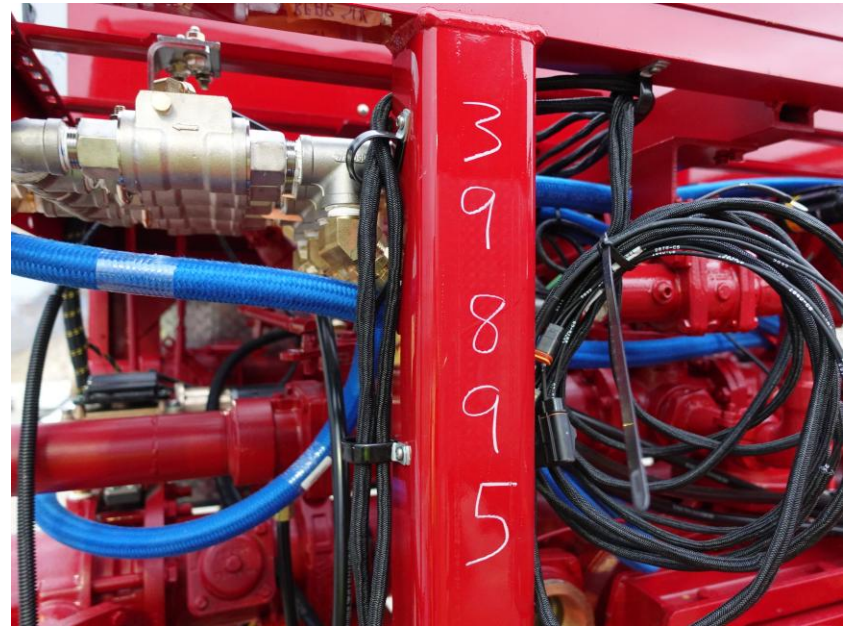

In-Production Photo Report for West Bend Fire Department, WI Job# 39895

Status as of April 03, 2026

In this report your cab completed initial assembly, the frame build began, the pump house completed initial assembly, and the body completed the paint process.

DSC02188

DSC02189

DSC02190

DSC02191

DSC04008

DSC04009

DSC04010

DSC04011