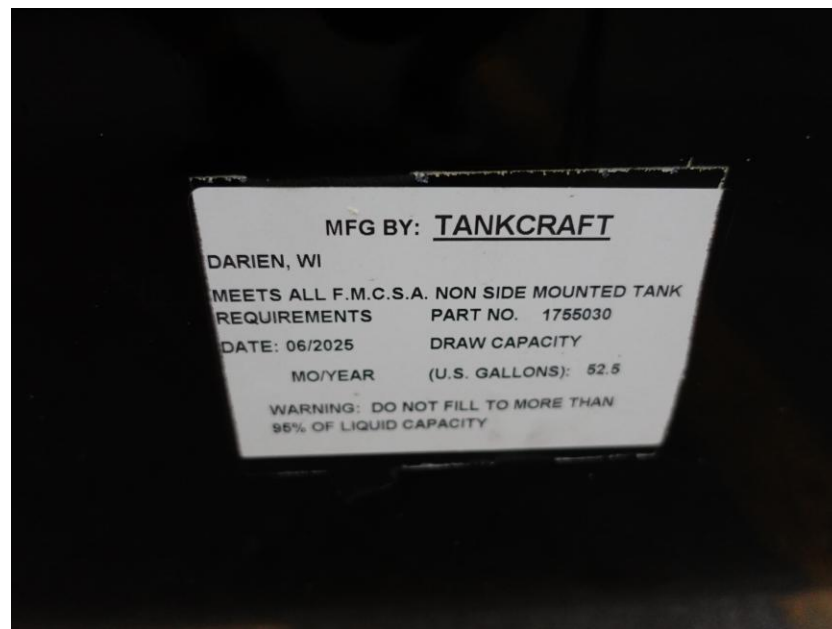

DSC02186

DSC02188