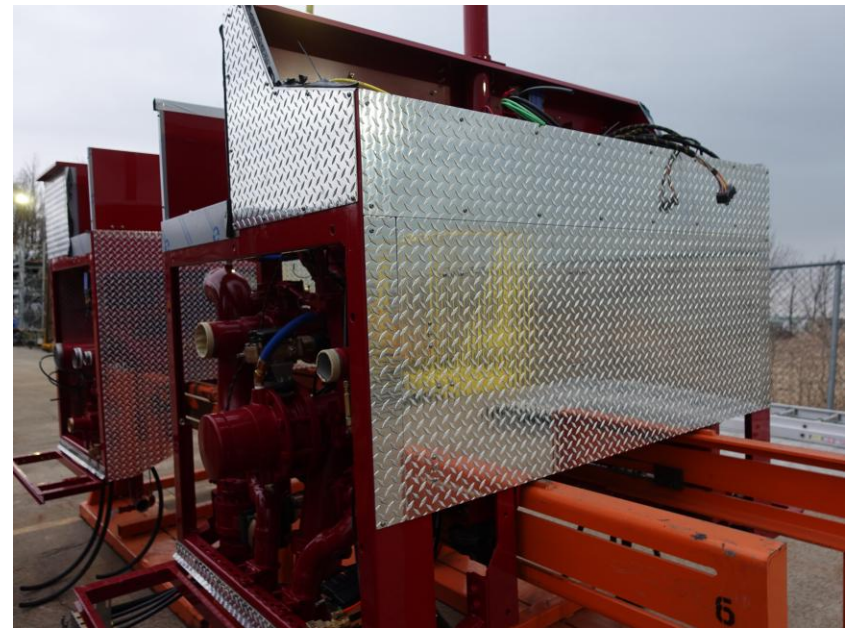

DSC04010

DSC04012