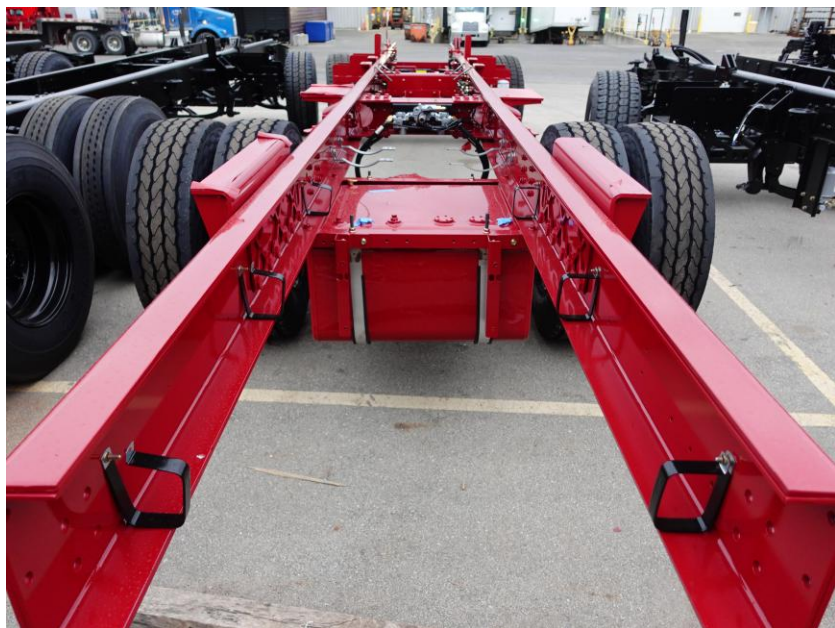

In-Production Photo Report for

Livonia Fire & Rescue, MI

Job# 44935

Status as of April 03, 2026

In this report your cab completed paint and was staged, the frame build began, the pedestal arrived and was staged, and the body began fabrication. In the next report your cab may remain staged to begin initial assembly, the frame build may continue, the pedestal may remain staged, and the body may complete the fabrication process.

DSC02173

DSC02174

DSC02175

DSC02163

DSC02164

DSC02165

DSC02166

DSC02167