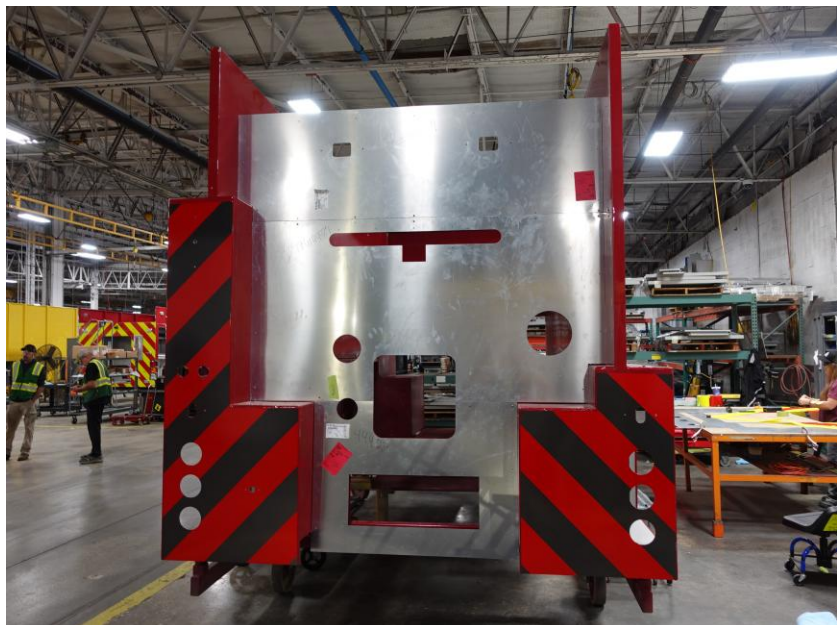

DSC07017

DSC07019