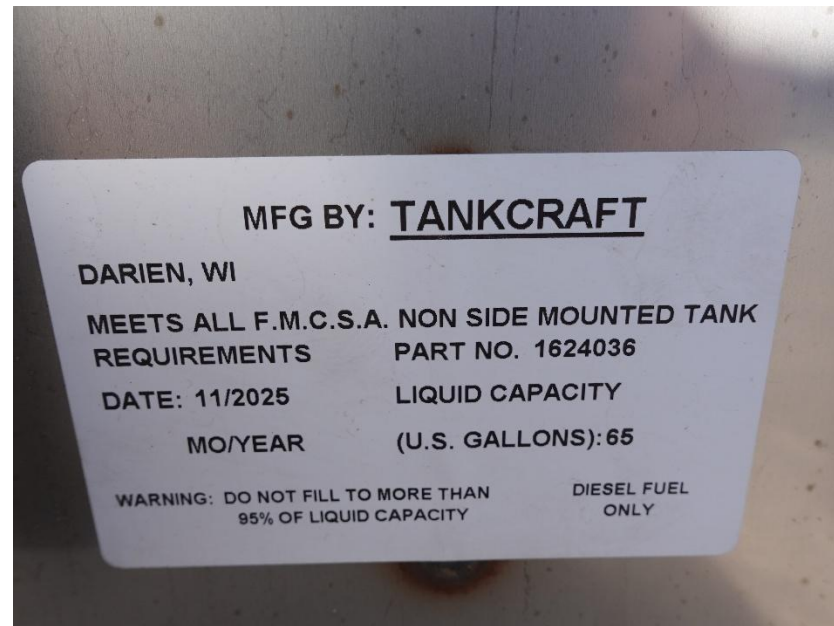

DSC02234

DSC02236