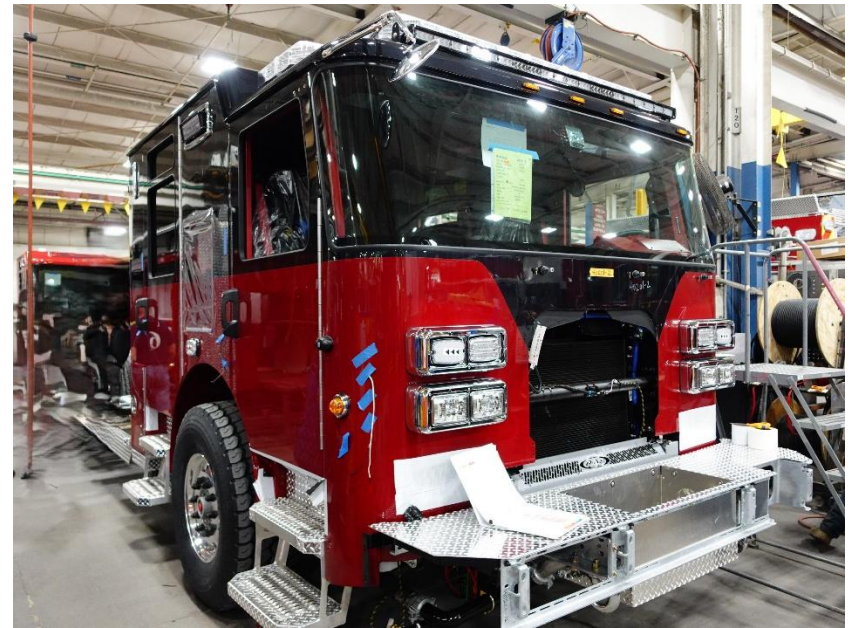

DSC02433

DSC02435