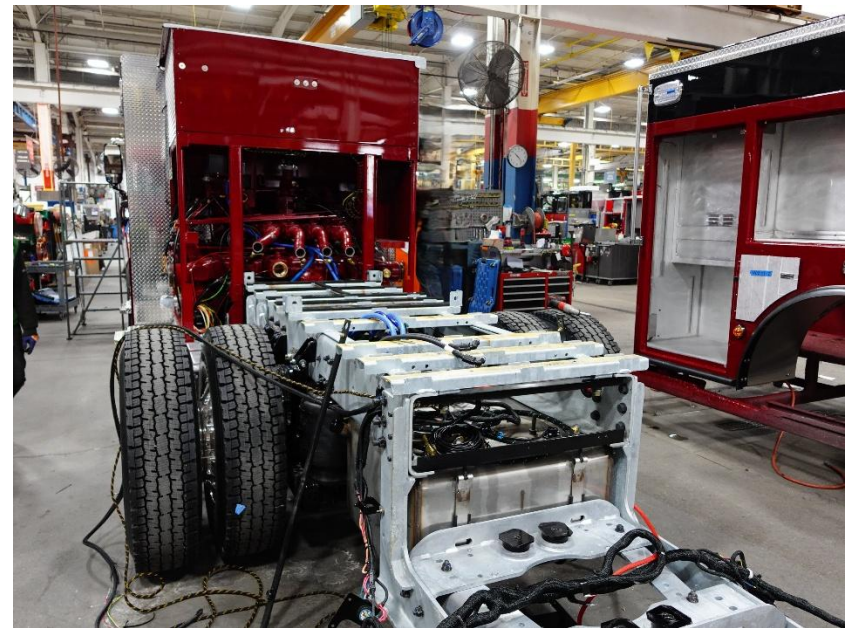

DSC02431

DSC02433