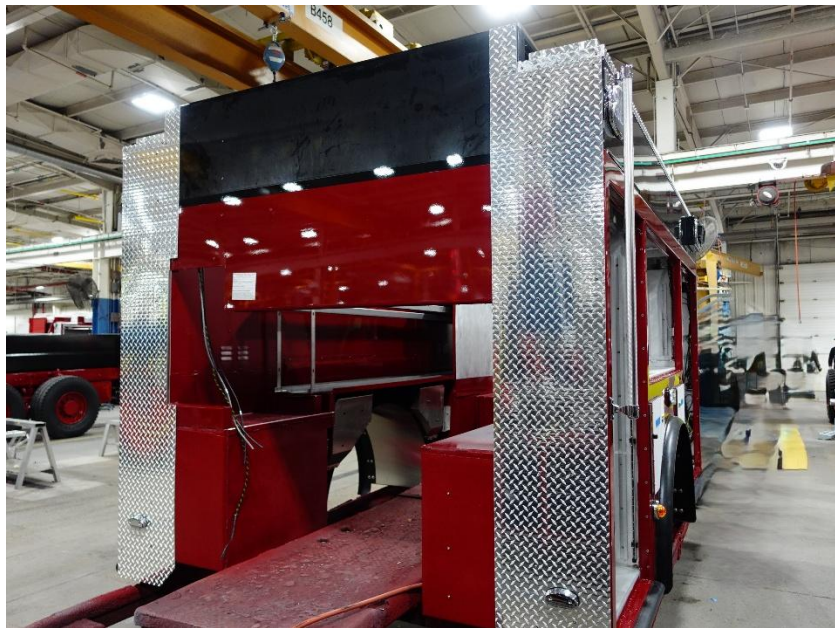

DSC02434

DSC02436