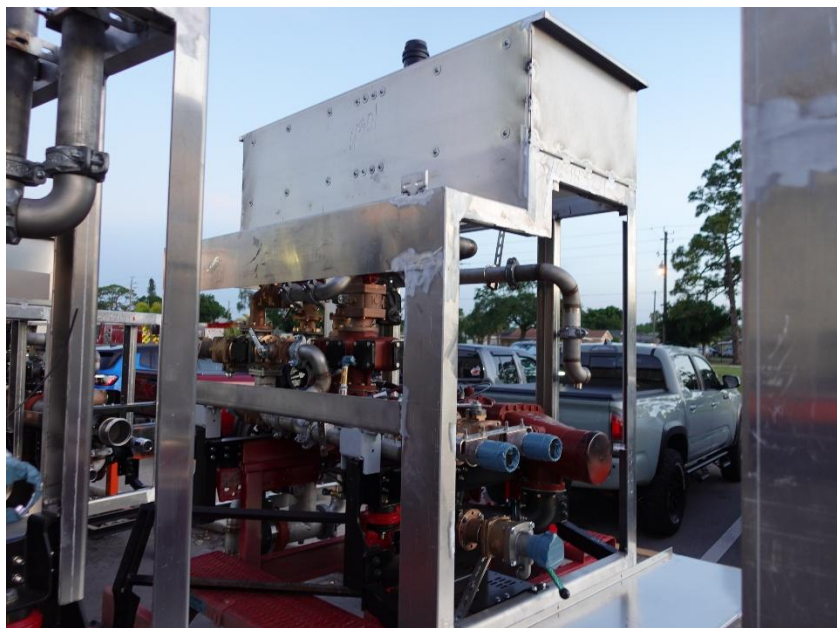

DSC07301

DSC07011