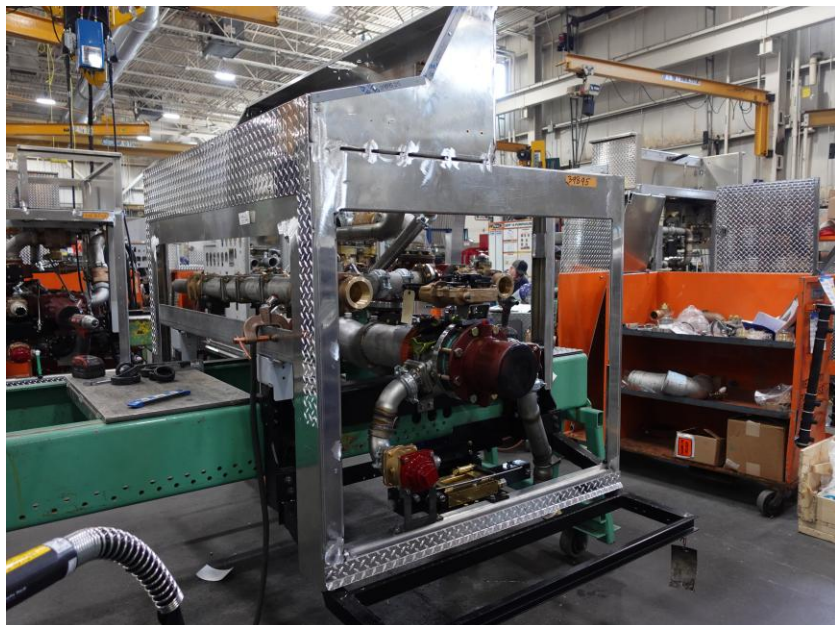

DSC02121

DSC04084