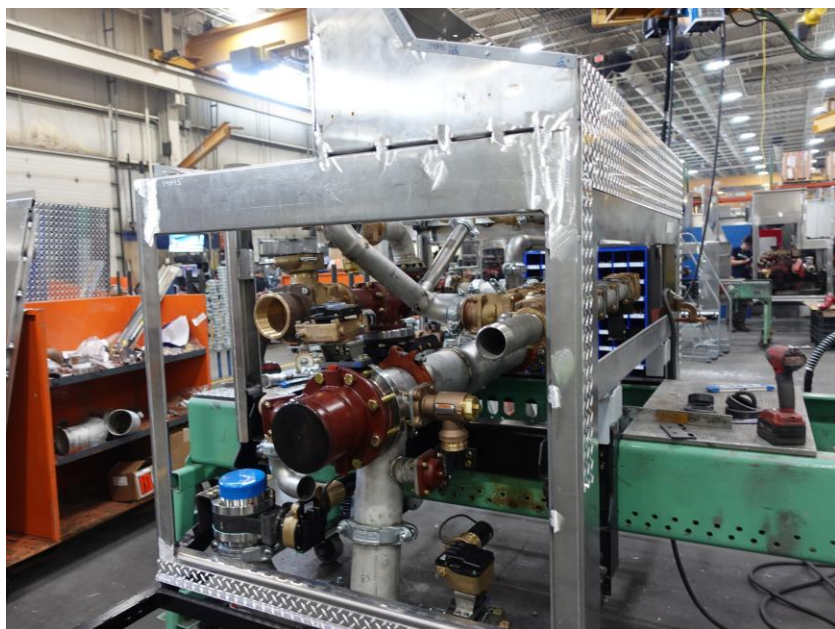

DSC04084

DSC04086