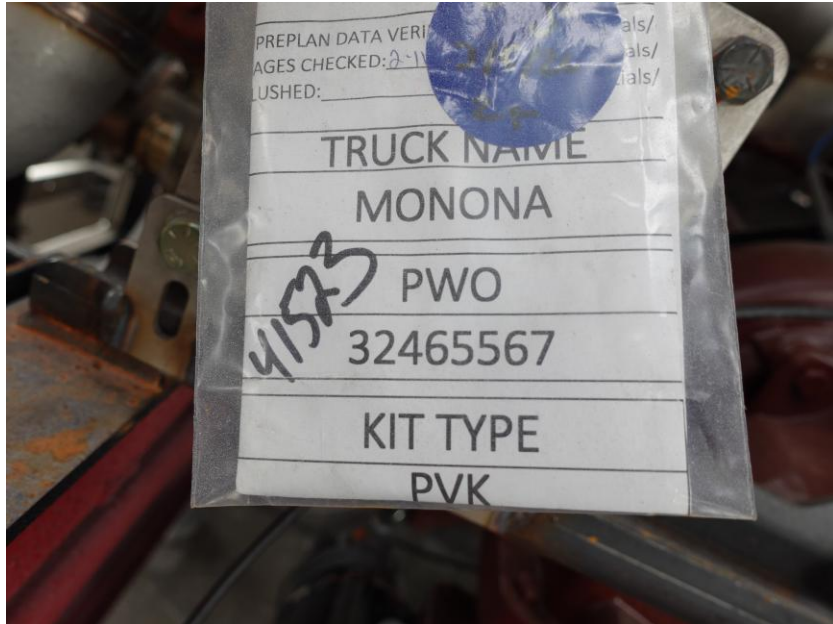

# In-Production Photo Report for

Monona Fire Department, WI

Job# 41523 : PWO# 32465567

---

Status as of March 20, 2026

In this report your commercial chassis began preparations for fire and emergency use, the pump house began the paint process, and the body remained staged. In the next report chassis prep may continue, the pump house may be painted then continue initial assembly, the body may begin initial assembly.

DSC07138

DSC07139

DSC07140

DSC07141

DSC07142

DSC07143

DSC07144

DSC07145