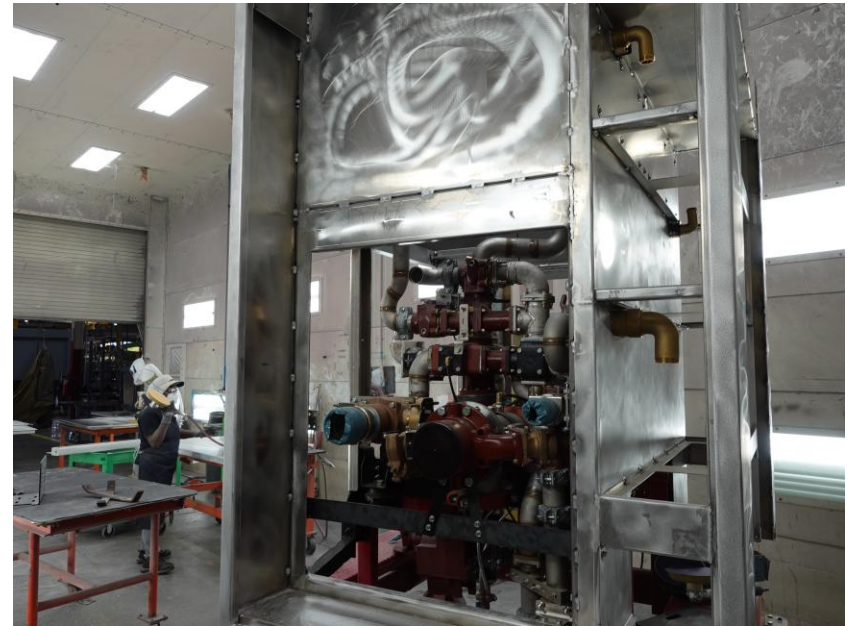

DSC07239

DSC07241