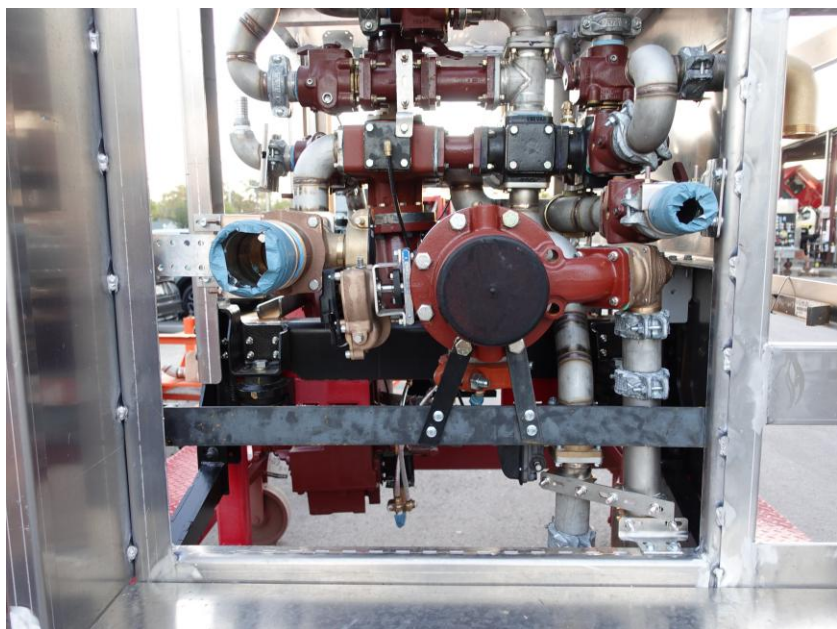

In-Production Photo Report for

Monona Fire Department, WI

Job# 41523 : PWO# 32465567

Status as of March 13, 2026

In this report the pump house continued initial assembly while the body completed the paint process.

In the next report the pump house may be painted then staged to continue initial assembly while the body may remain staged to begin initial assembly.

DSC07009

DSC07010

DSC07011

DSC07012

DSC07013

DSC07014

DSC07015