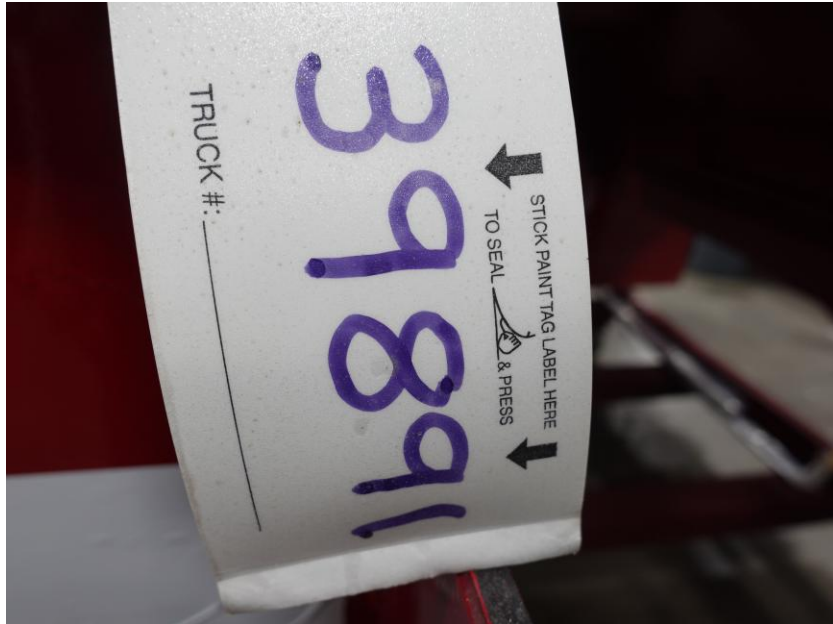

In-Production Photo Report for

Altoona Fire Department, IA

Job# 39891

Status as of January 09, 2026

In this report your cab completed paint and began initial assembly, the frame build continued, the pump house was painted then continued initial assembly, and the body completed fabrication and the paint process. In the next report your cab may continue initial assembly, the frame build may continue, the pump house may complete initial assembly, and the body may be staged to begin initial assembly.

DSC00569

DSC00570

DSC00571

DSC00572

DSC00573

DSC00096

DSC00097

DSC00098