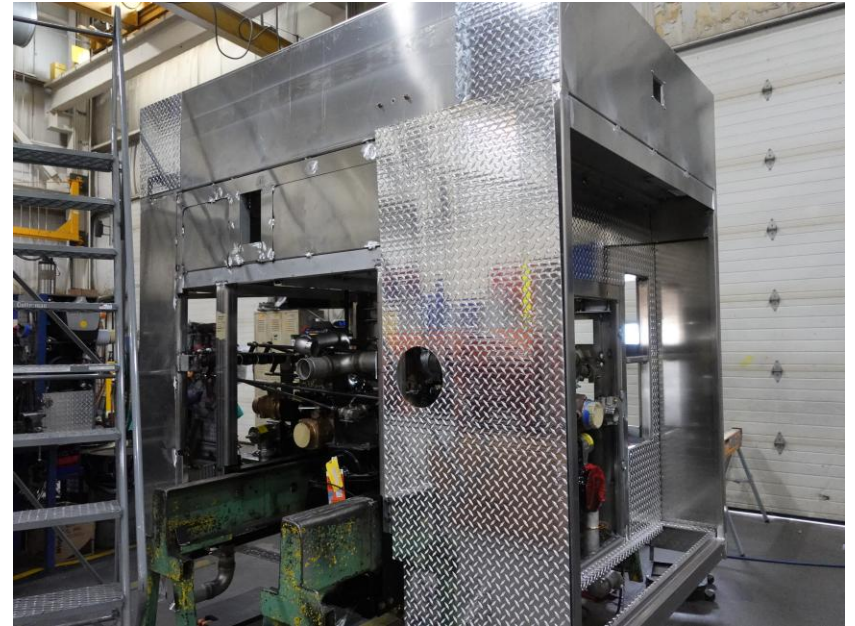

DSC03039

DSC03041