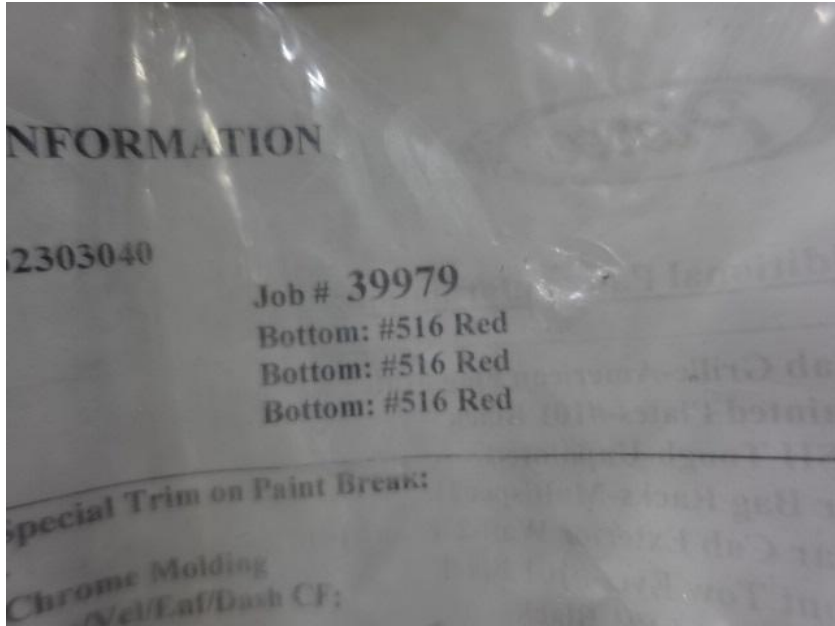

# In-Production Photo Report for Town of Burlington Fire Department, WI Job# 39979

Status as of December 05, 2025

In this report your cab completed fabrication and began the paint process while the pump house structure was fabricated. In the next report your cab may continue through paint while the pump house may begin initial assembly.