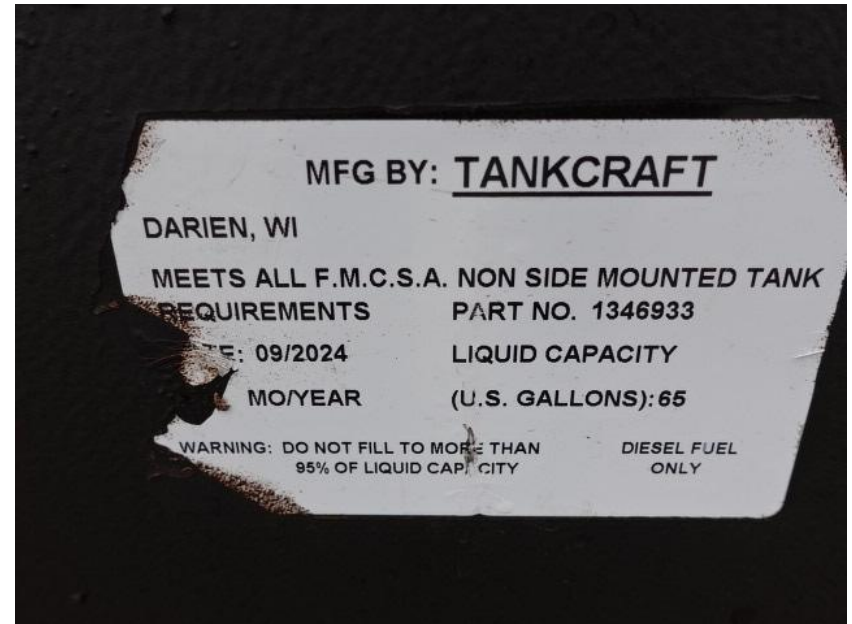

DSC00284

DSC00286