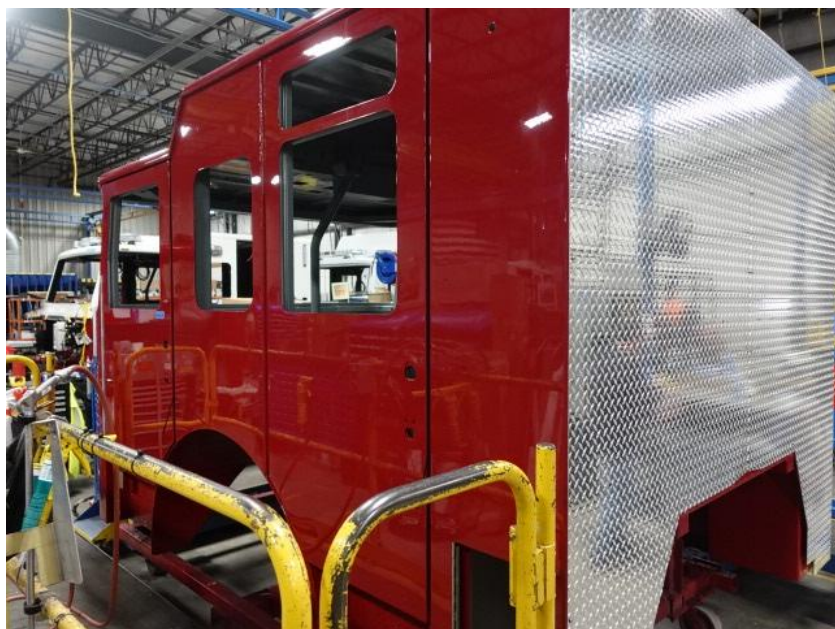

DSC01321

DSC01323