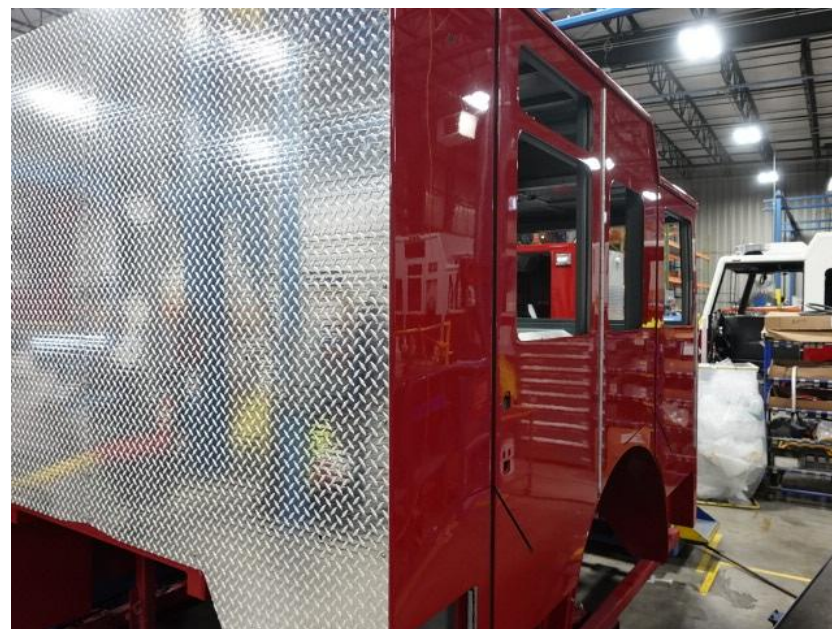

DSC01322

DSC01324