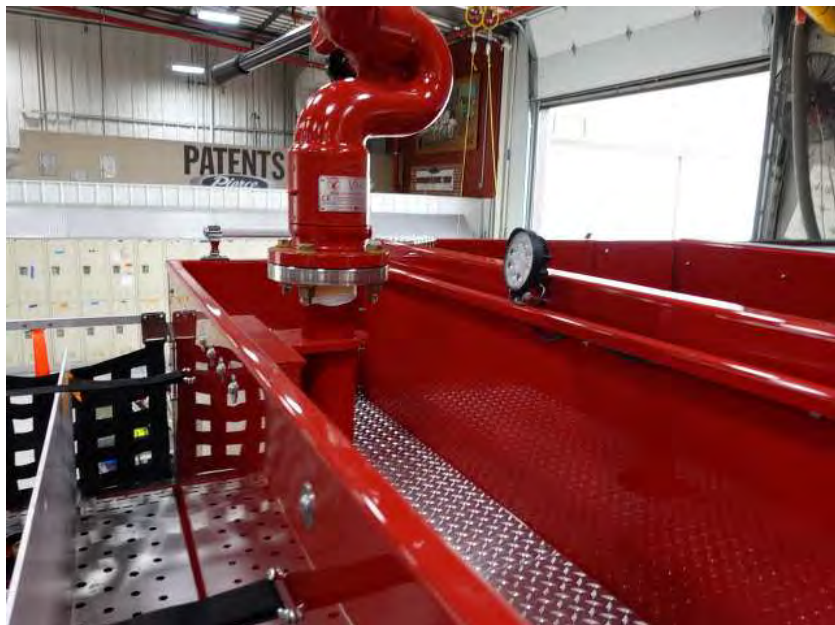

DSC00843

DSC00845