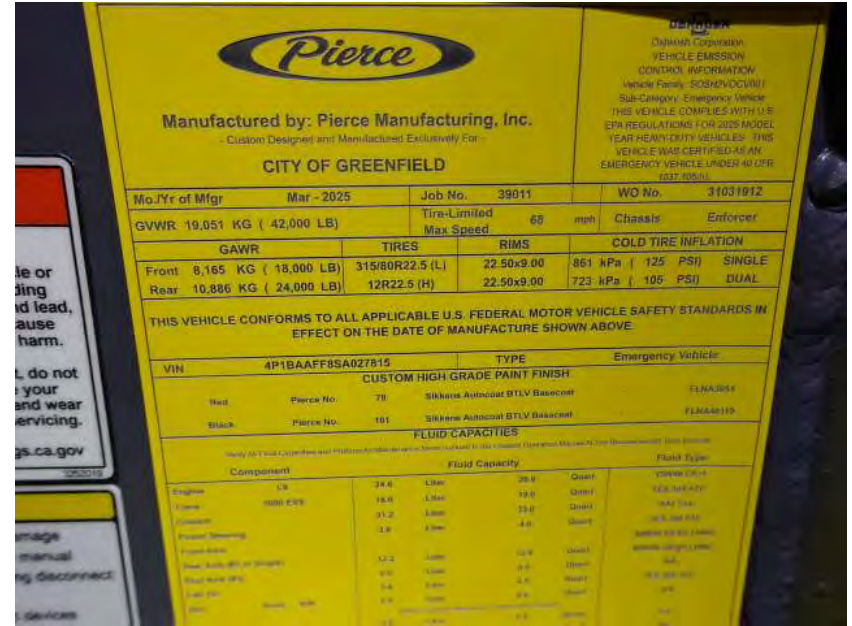

DSC00800

DSC00802