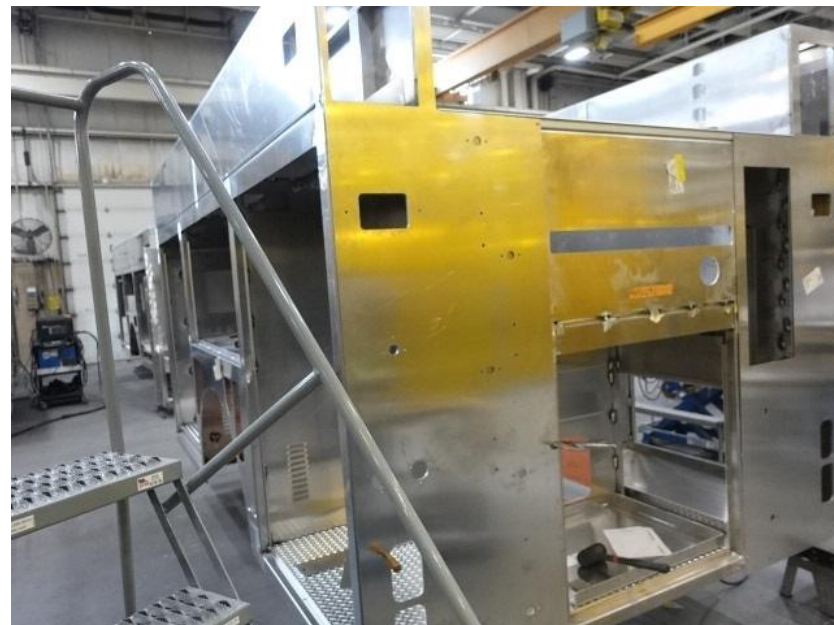

DSC03082

DSC03084