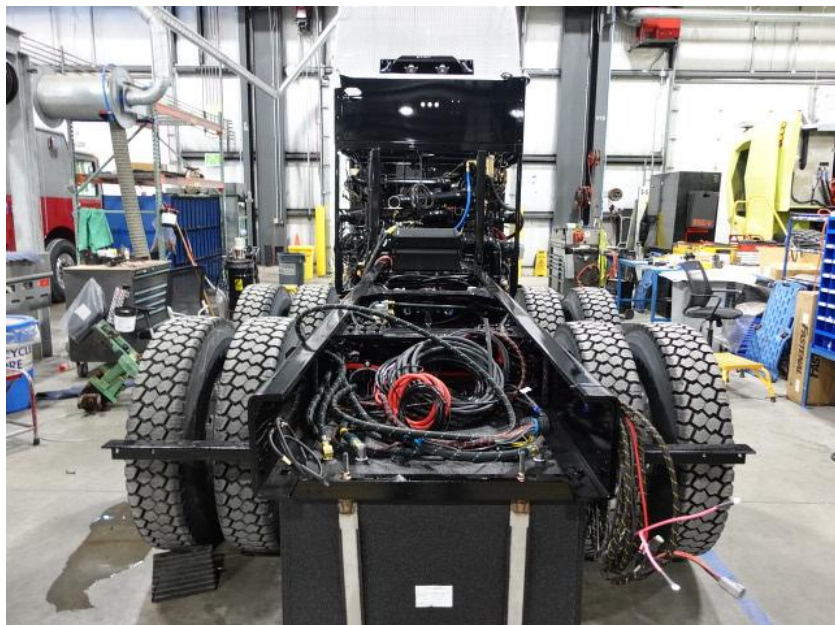

DSC00256

DSC00258