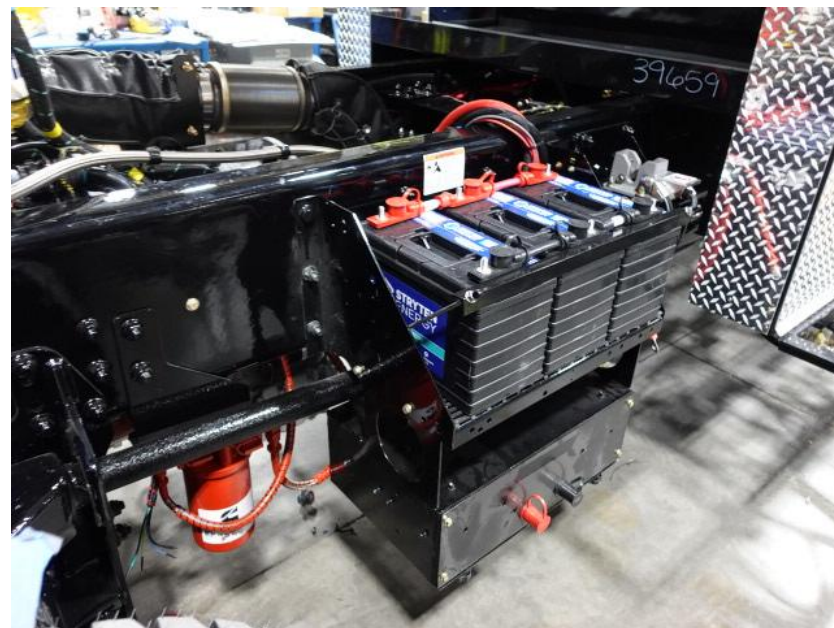

DSC00251

DSC00253