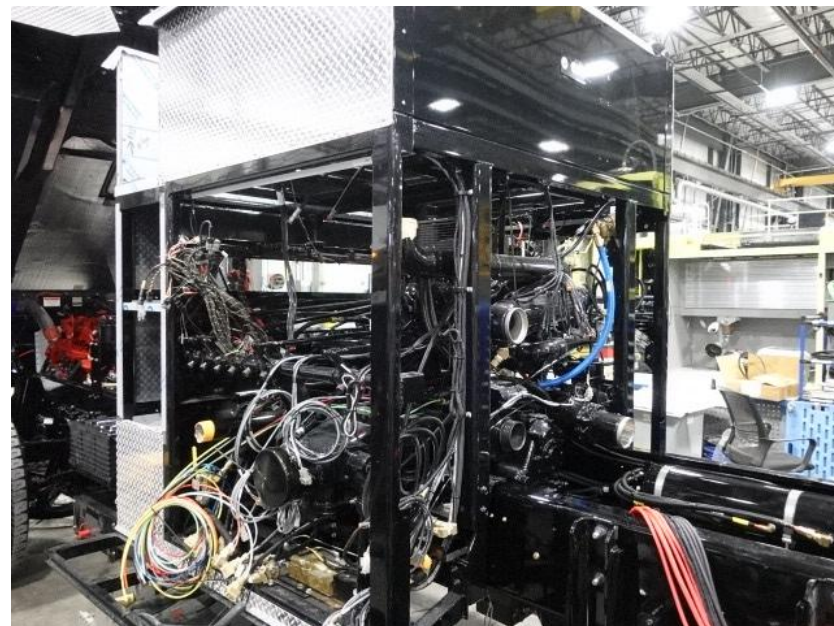

DSC00253

DSC00255