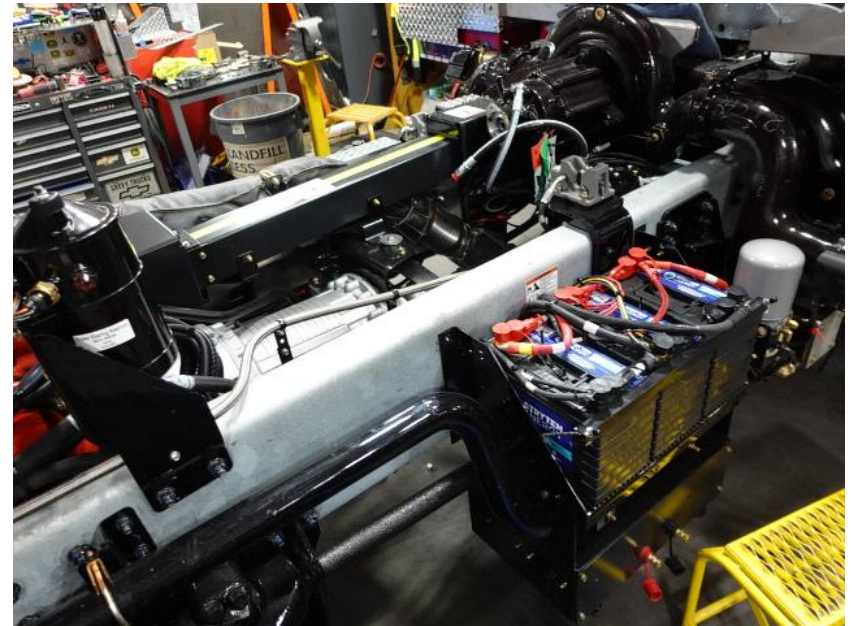

DSC03376

DSC03378