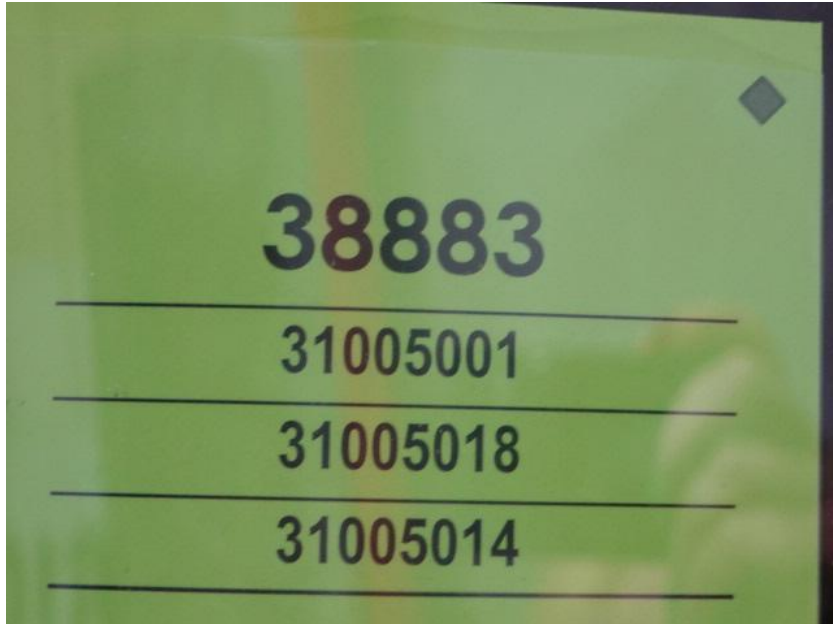

# In-Production Photo Report for City of Waukesha Fire Department, WI Job# 38883

Status as of December 20, 2024

In this report your cab and body were merged with the frame at the start of initial assembly. In the next report your apparatus may complete initial assembly and begin final assembly.

**Due to the Pierce Winter/Holiday break, your next scheduled report will be in January 2025. Thank you!**

DSC03375

DSC03376

DSC03377

DSC03378

DSC03379

DSC03380

DSC03381