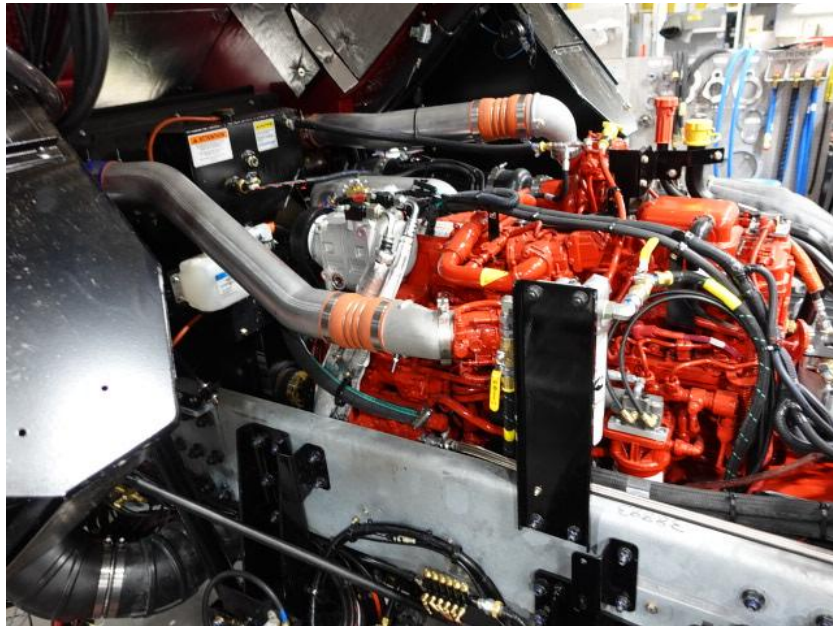

DSC03375

DSC03377