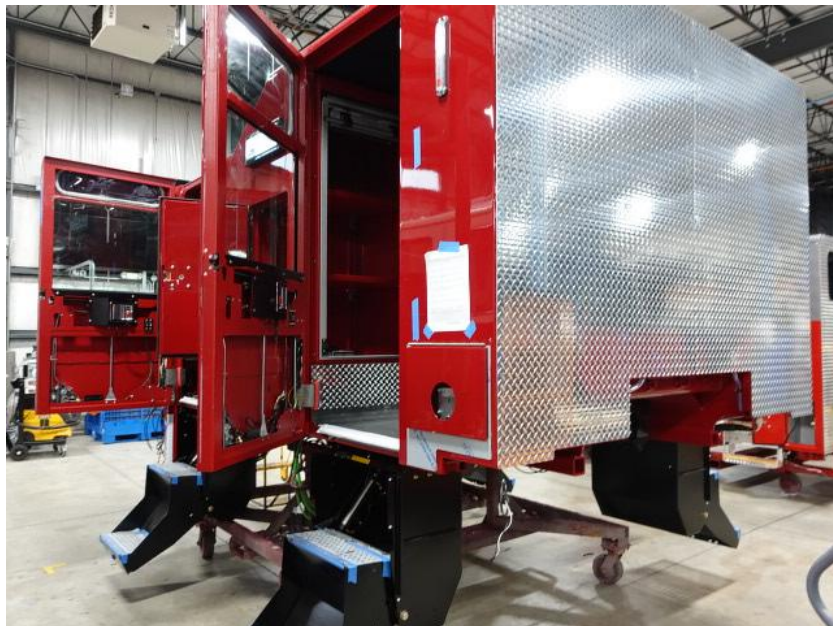

DSC03140

DSC03142