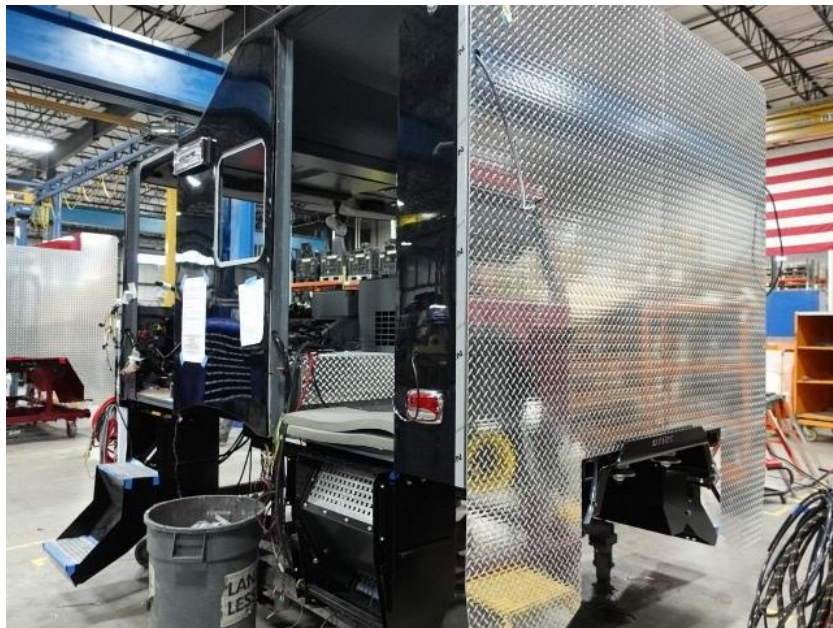

DSC03973

DSC03975