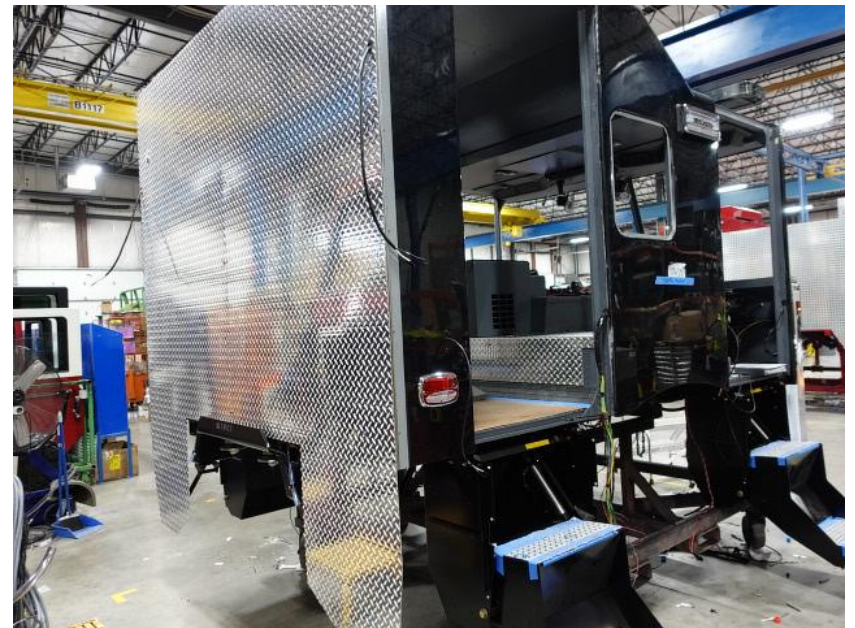

DSC03974

DSC03976