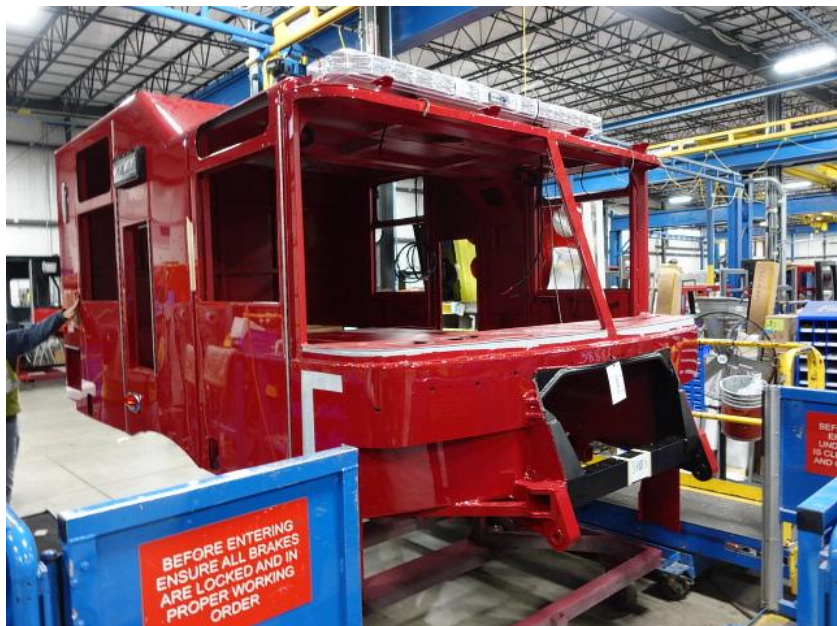

DSC00038

DSC00040