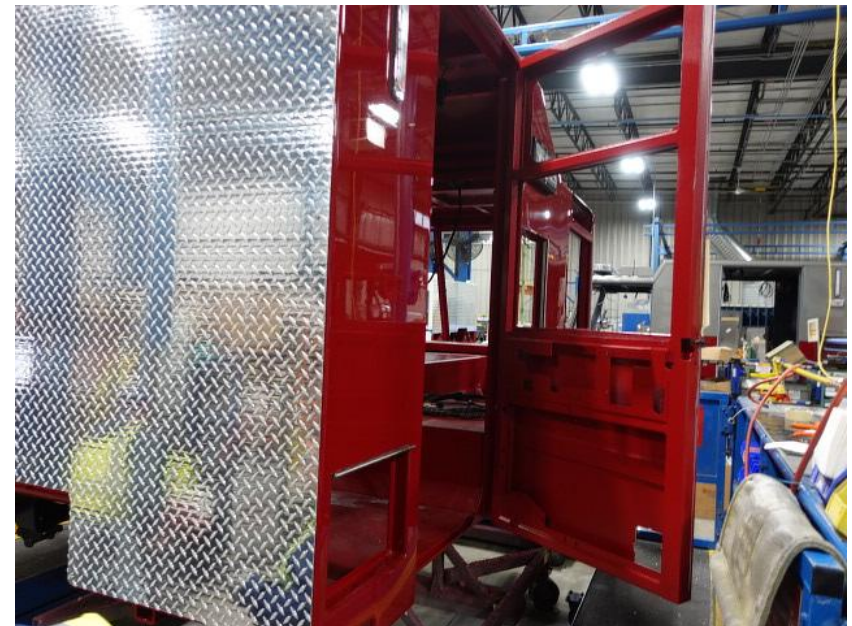

DSC00037

DSC00039