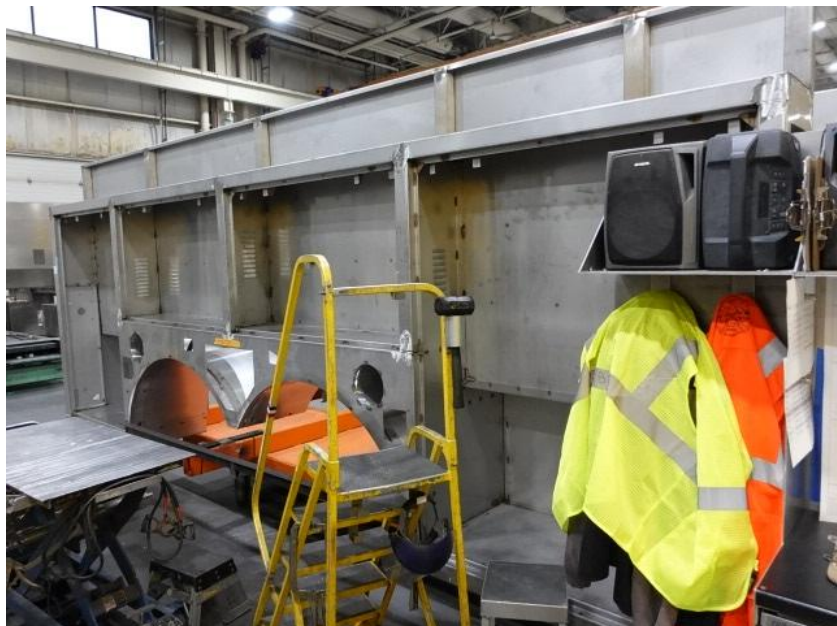

DSC04750

DSC04752