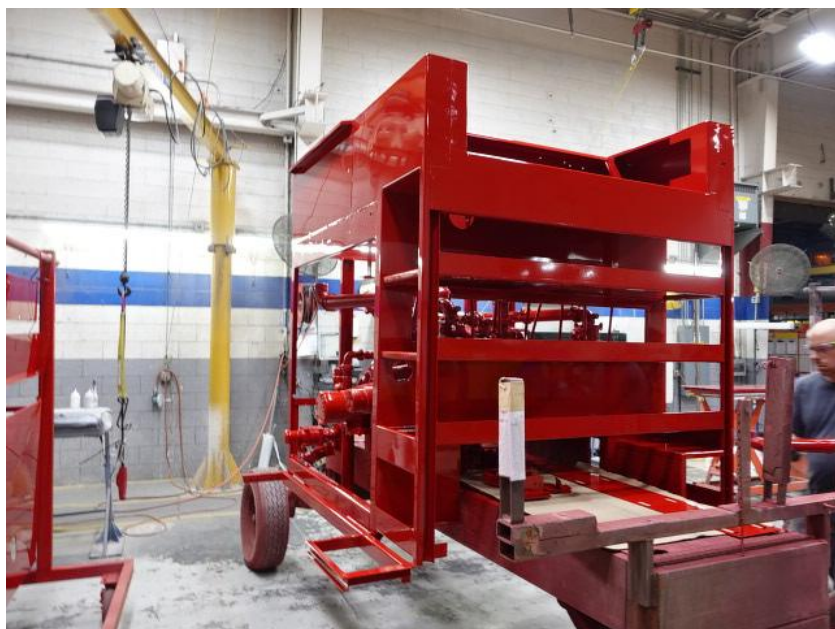

DSC03012

DSC03014