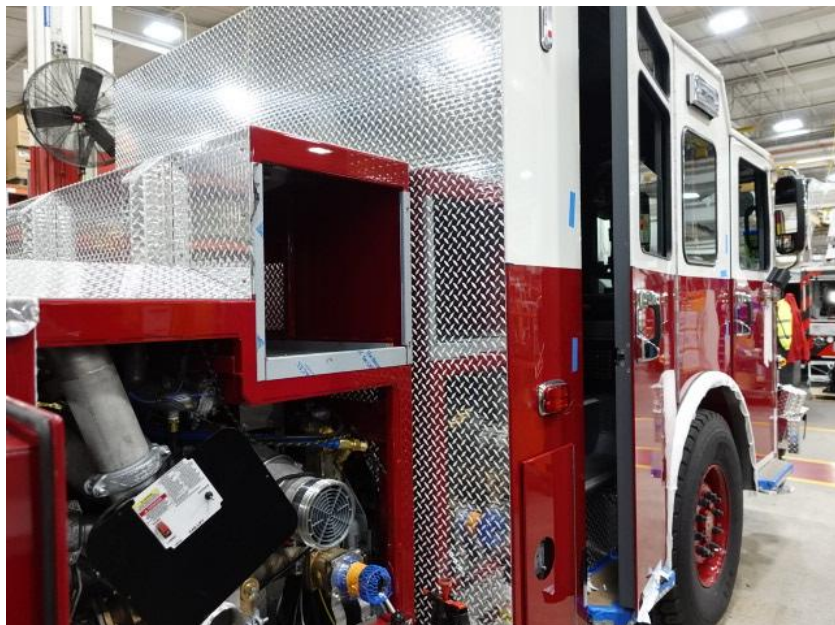

DSC03432

DSC03434