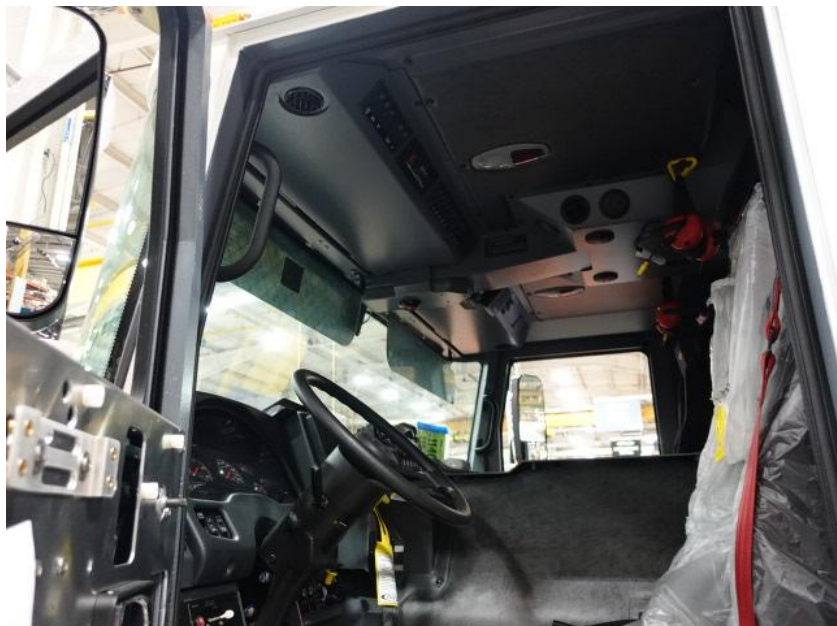

DSC03420

DSC03422