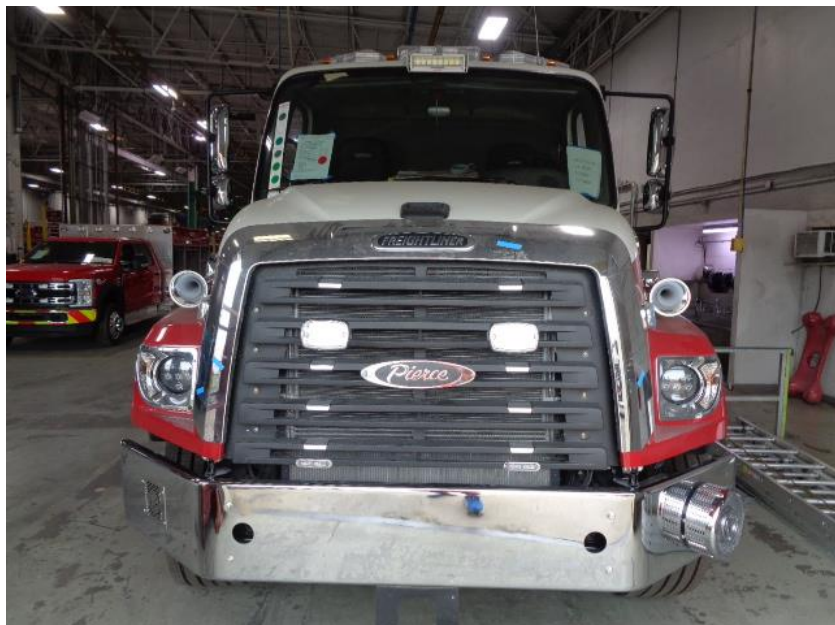

A collage of fire department images. The top left shows a firefighter in a white helmet and jacket. The top right shows a red fire truck with "FIRE-RESCUE" written on its side. The bottom left shows a fire truck with "STR" visible. The bottom right shows a fire scene with firefighters in yellow gear and a large fire.

Photo Album for Jefferson Fire Department WI

Job # 38851

W/O # 30999964

September 14, 2024

This week your new Pierce Tanker continued with final assembly. Next week your truck should continue with final assembly and installation of option content and may be released for initial and third-party pump testing.