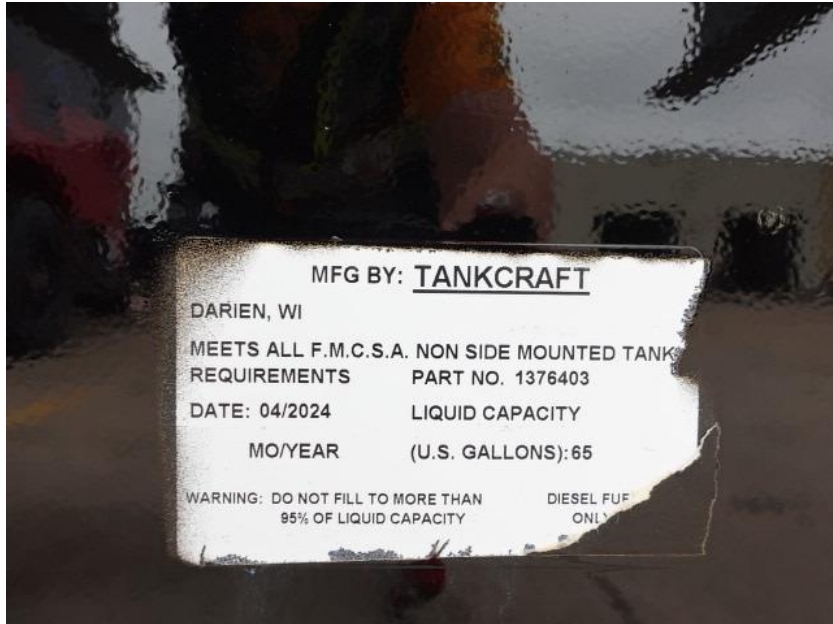

DSC04428

DSC04430