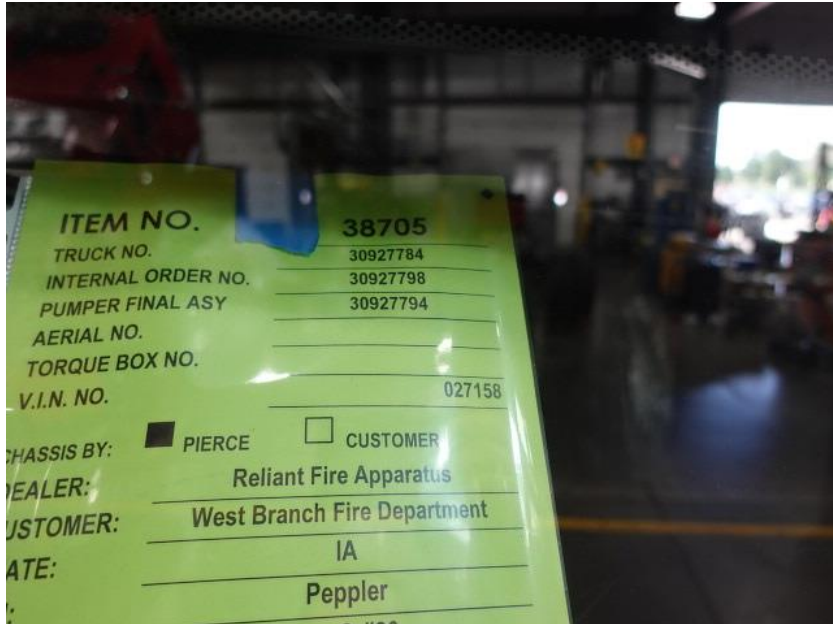

In-Production Photo Report for West Branch Fire Department, IA Job# 38705

Status as of August 23, 2024

In this report your cab completed initial assembly and was installed on the frame build while the body completed the paint process. In the next report your chassis may continued initial assembly while the body may begin plumbing installation and initial assembly.