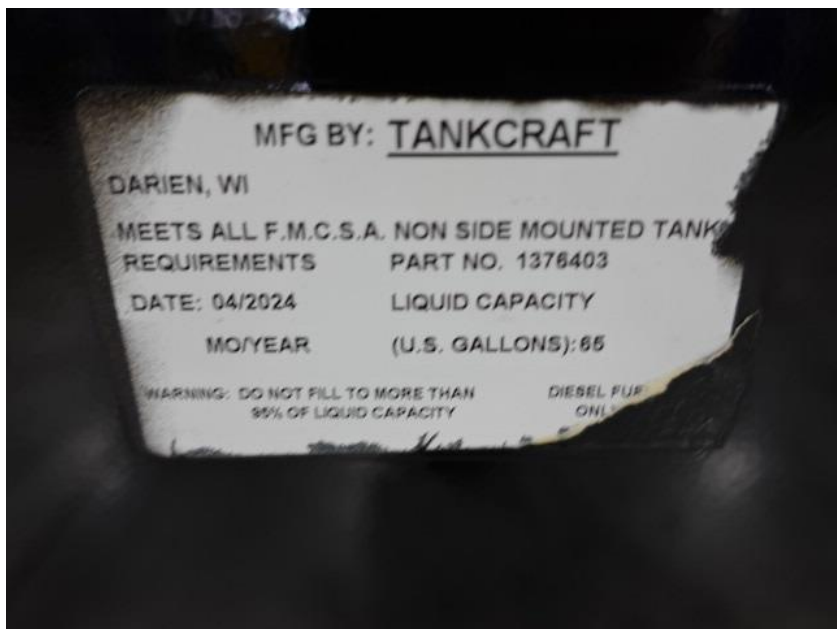

DSC00368

DSC00370