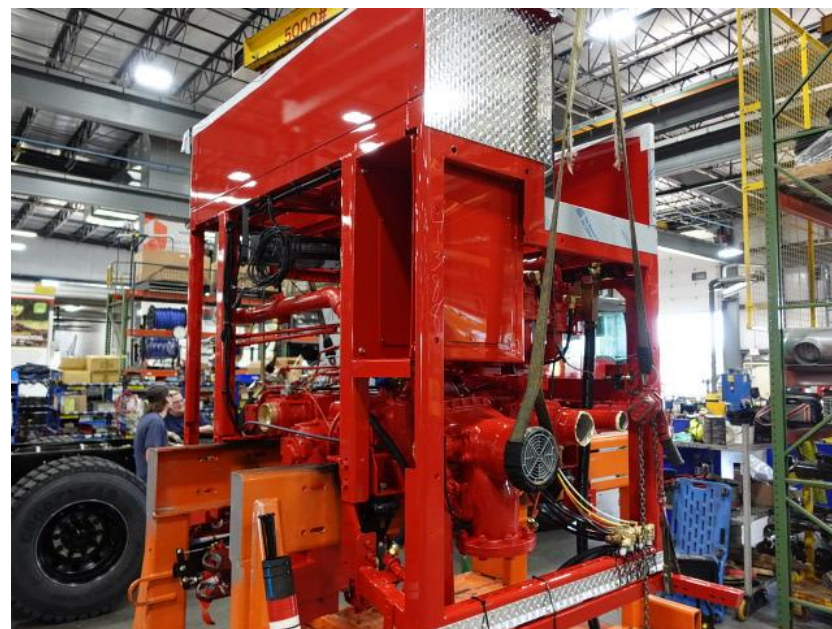

DSC00278

DSC00280