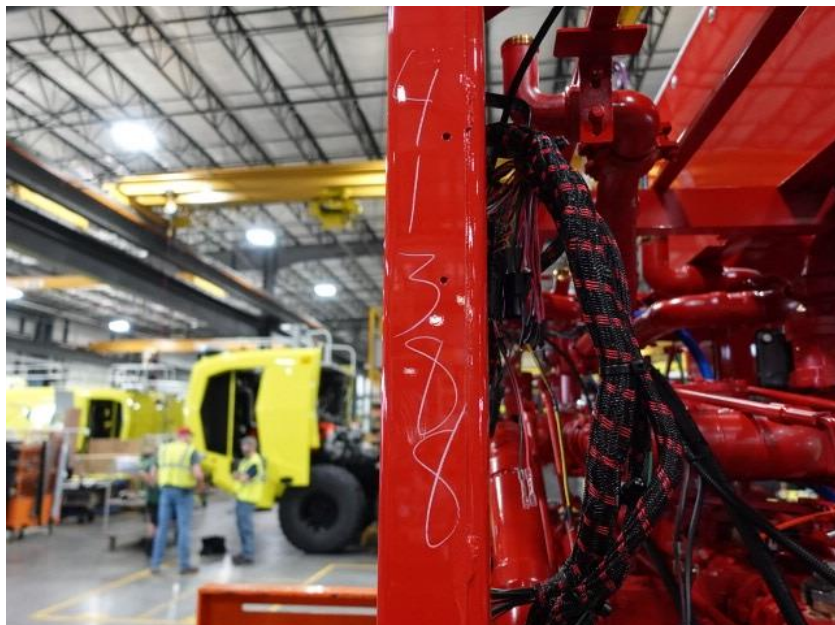

DSC00275

DSC00277