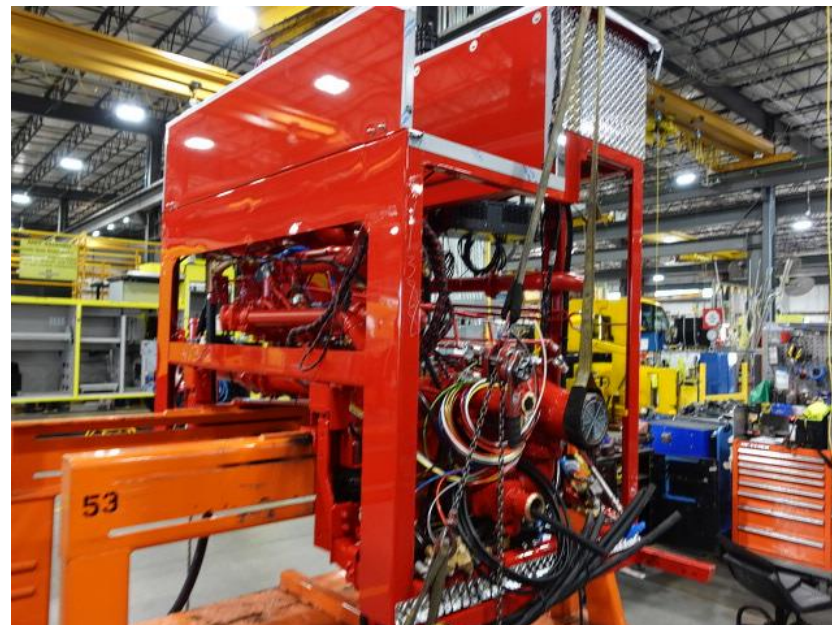

DSC00276

DSC00278