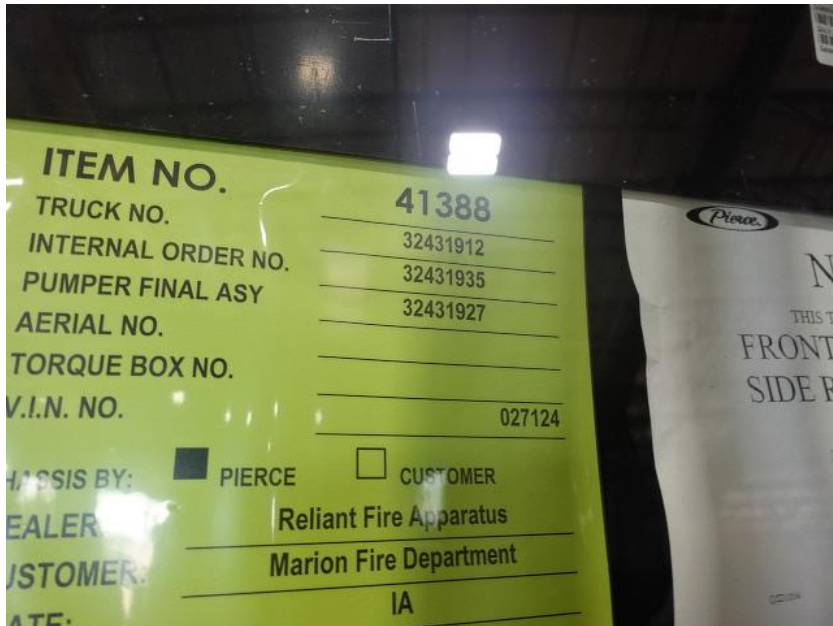

In-Production Photo Report for Marion Fire Department, IA Job# 41388

Status as of August 15, 2024

In this report your cab completed initial assembly and was installed on the frame, the pump house completed initial assembly and was staged, and the body completed the paint process and began initial assembly. In the next report the pump house may be merged with the chassis while assembly may continue, and the body may continue initial assembly.