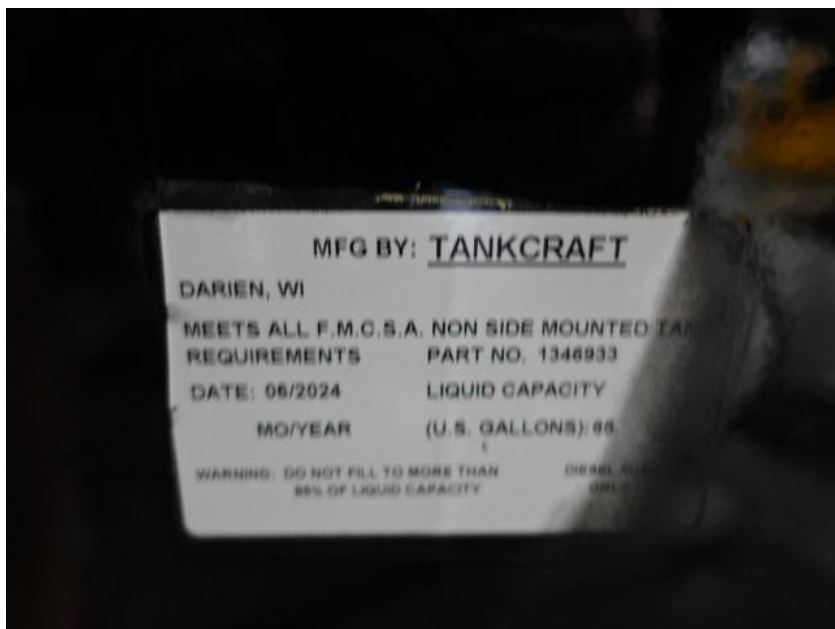

DSC00269

DSC00271