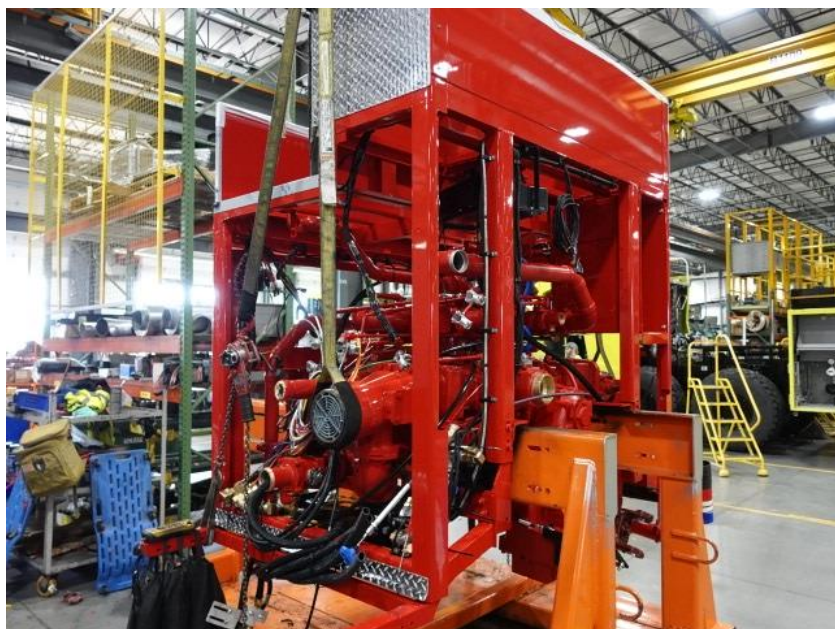

DSC00277

DSC00279