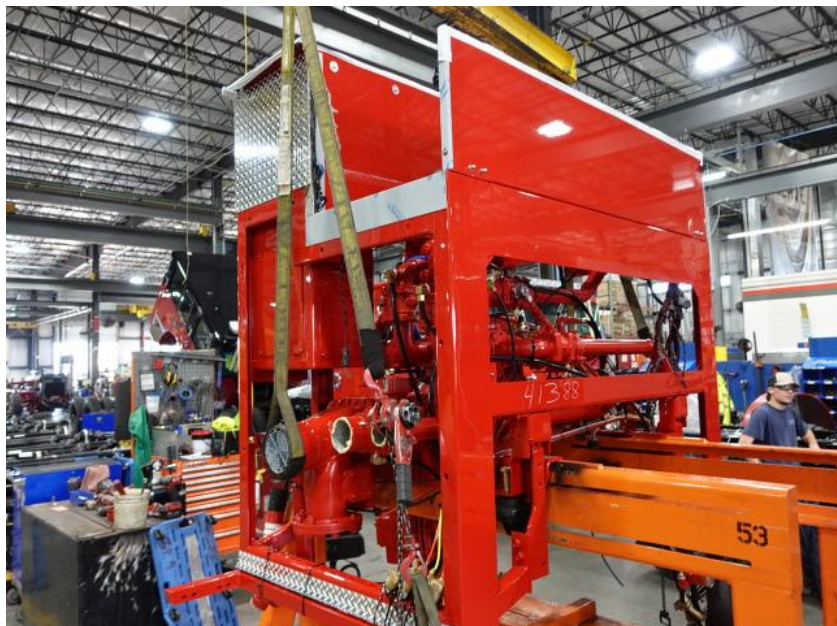

DSC00279

DSC00281