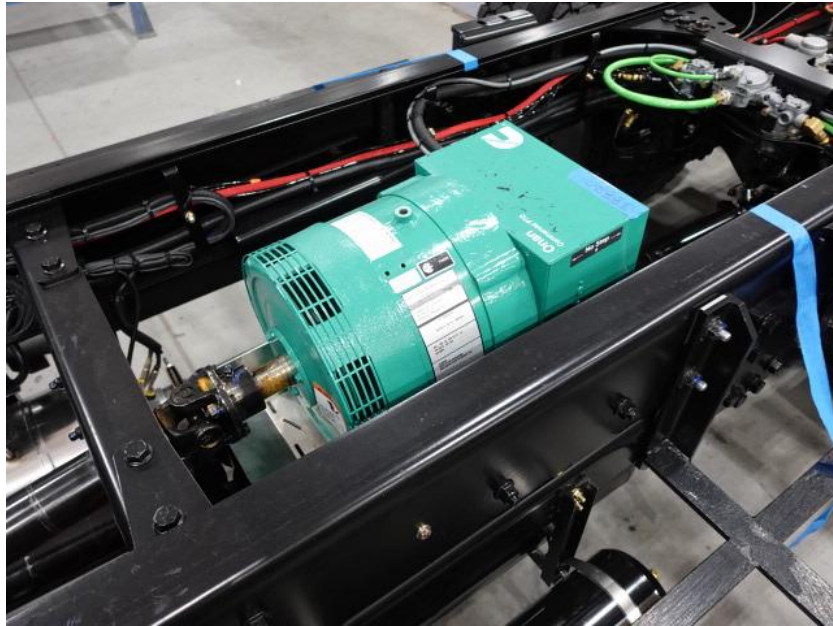

DSC00934

DSC00936