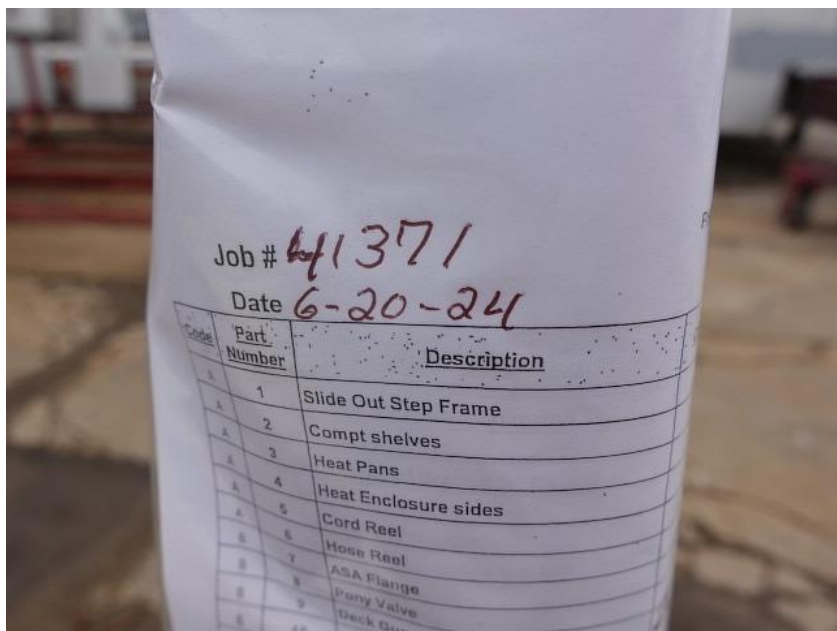

DSC00160

DSC04435