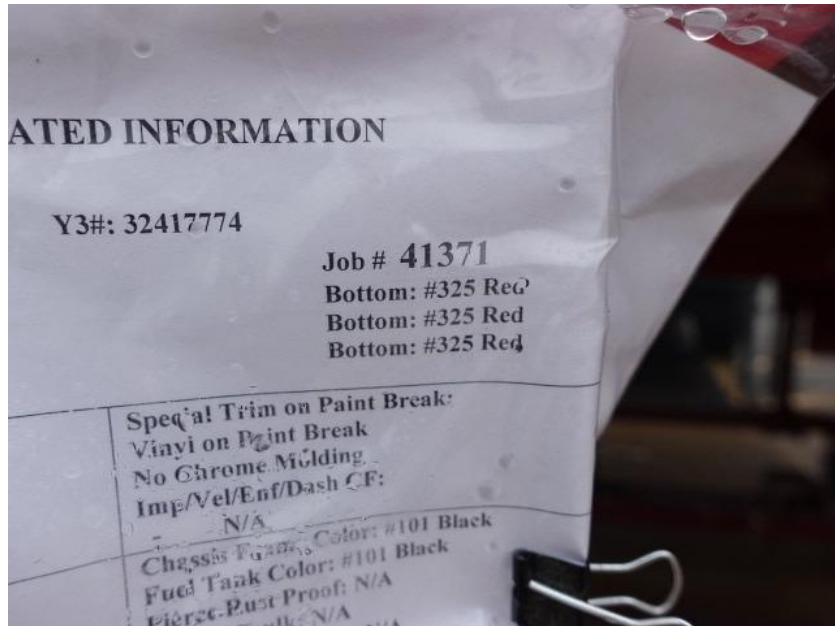

In-Production Photo Report for Norway Fire Department, WI Job# 41371

Status as of June 21, 2024

In this report your cab completed fabrication and began the paint process, the frame build began, the pump house started initial assembly, and the body was fabricated and staged. In the next report your cab may continue through paint, the frame build may continue, the pump house may be painted, and the body may remain staged to begin the paint process.