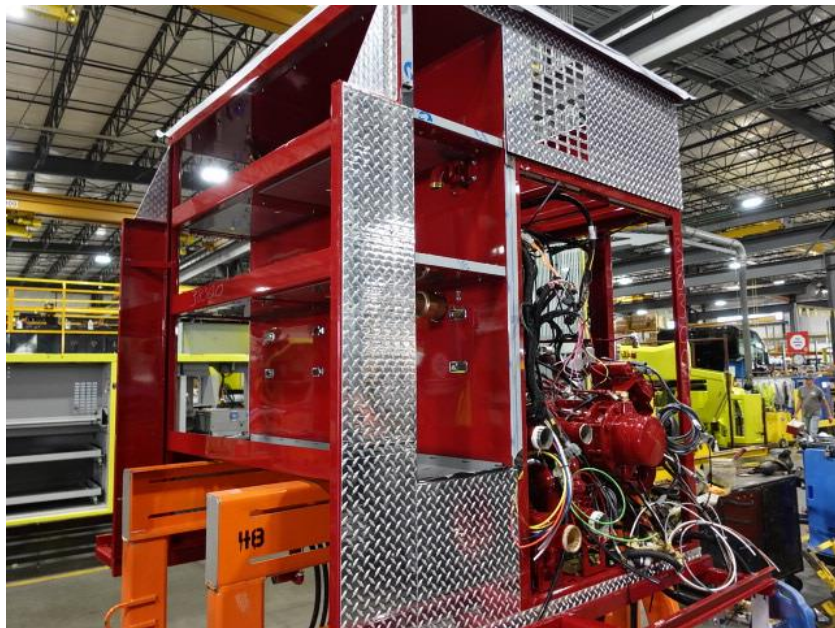

DSC00271

DSC01363