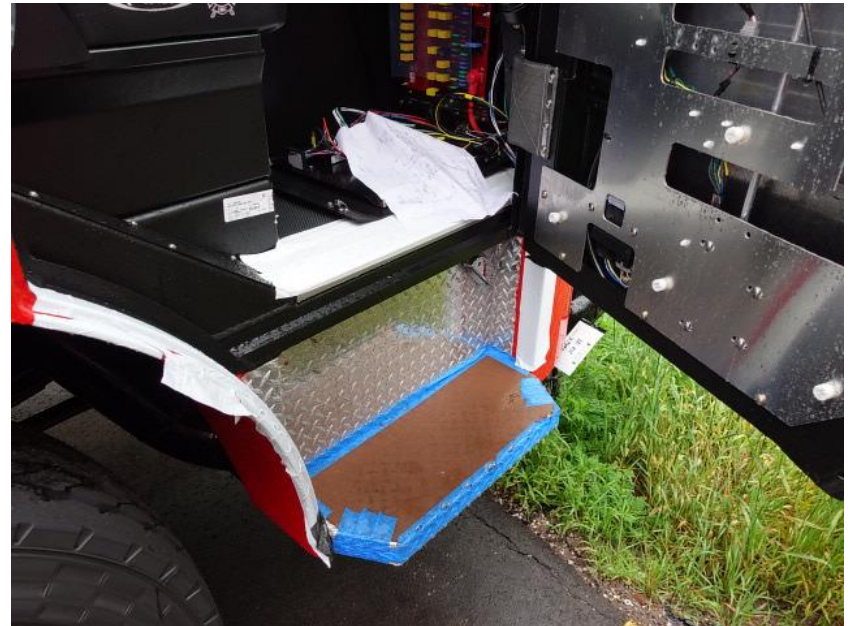

DSC00054

DSC00056