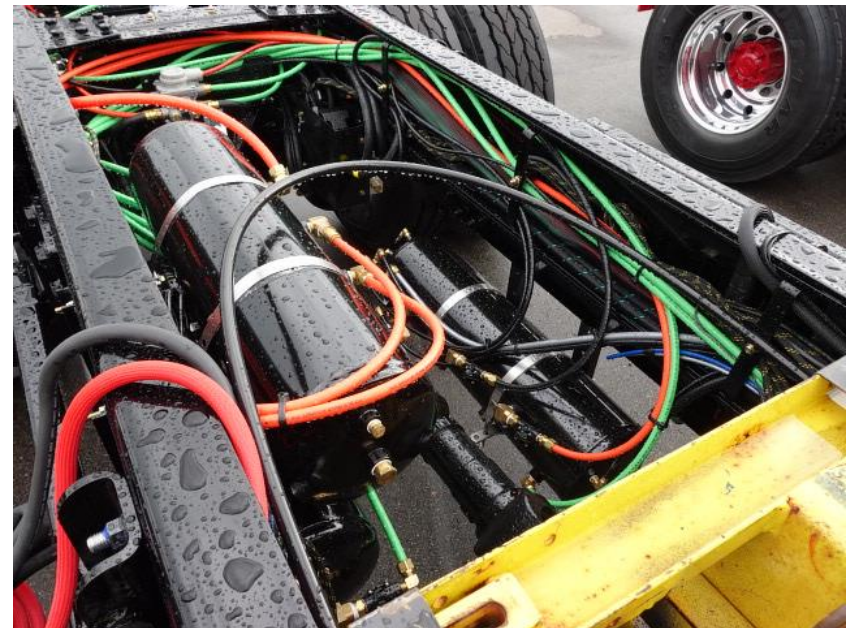

DSC00046

DSC00048