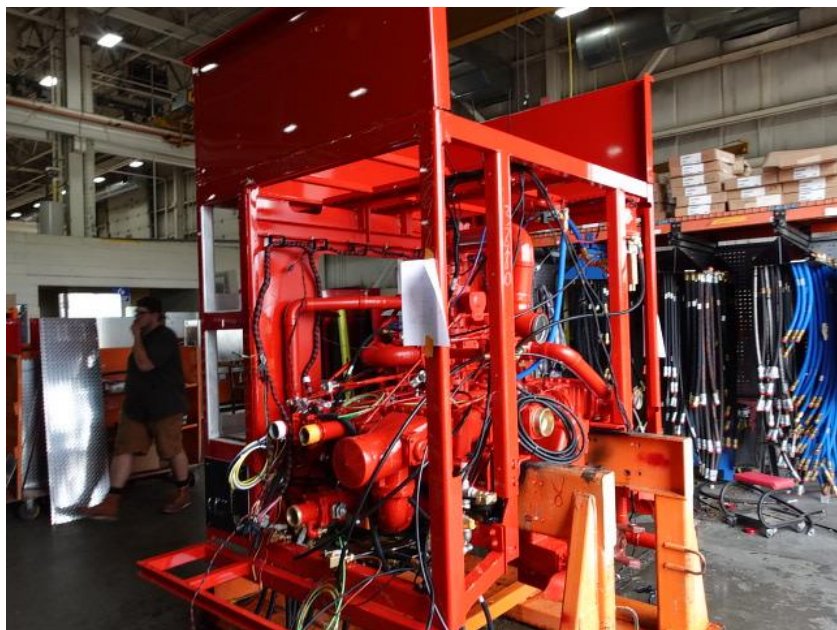

DSC03083

DSC03085