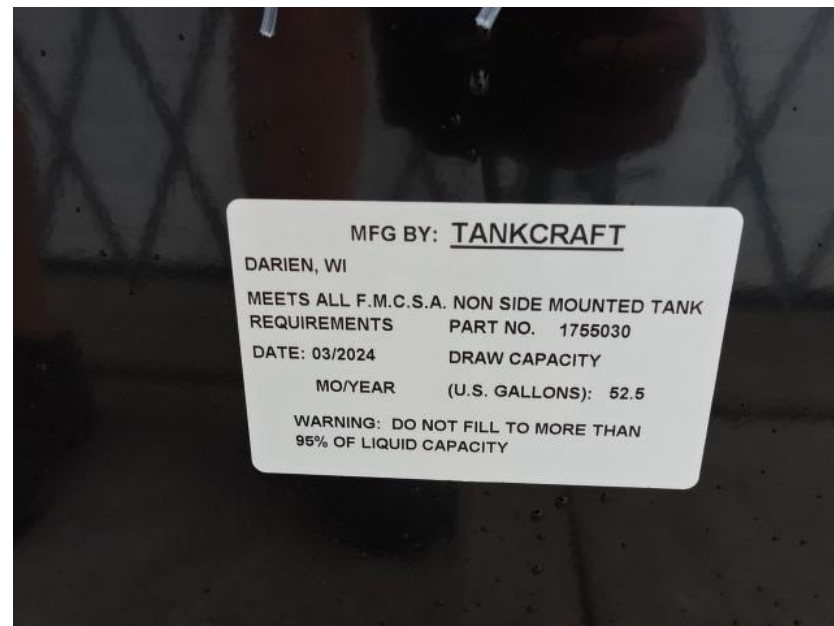

DSC00012

DSC00014