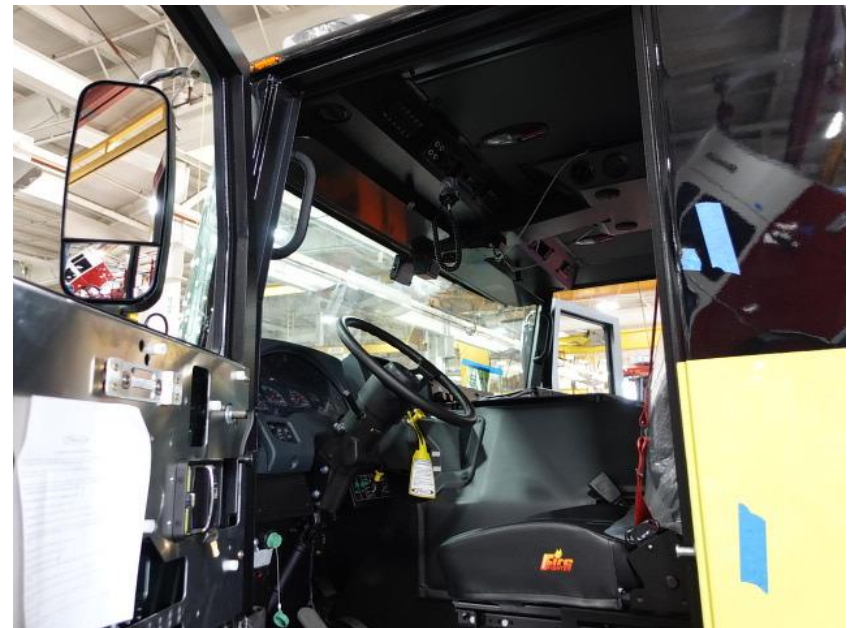

DSC03705

DSC03707