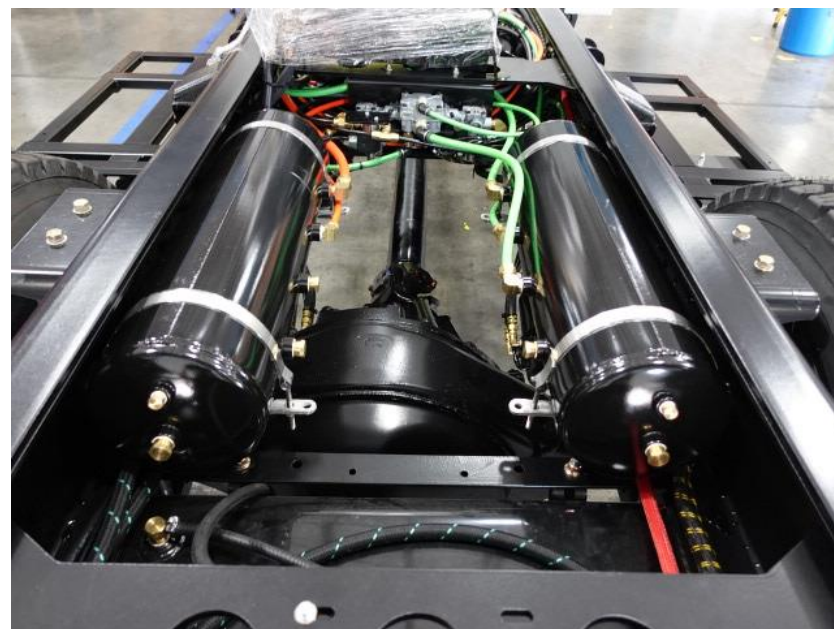

DSC00194

DSC00196