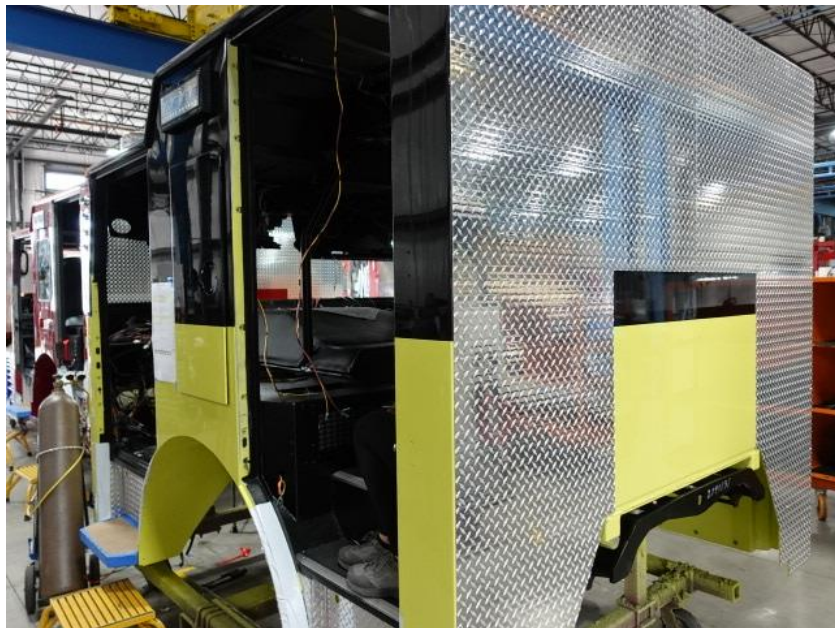

DSC00126

DSC00128