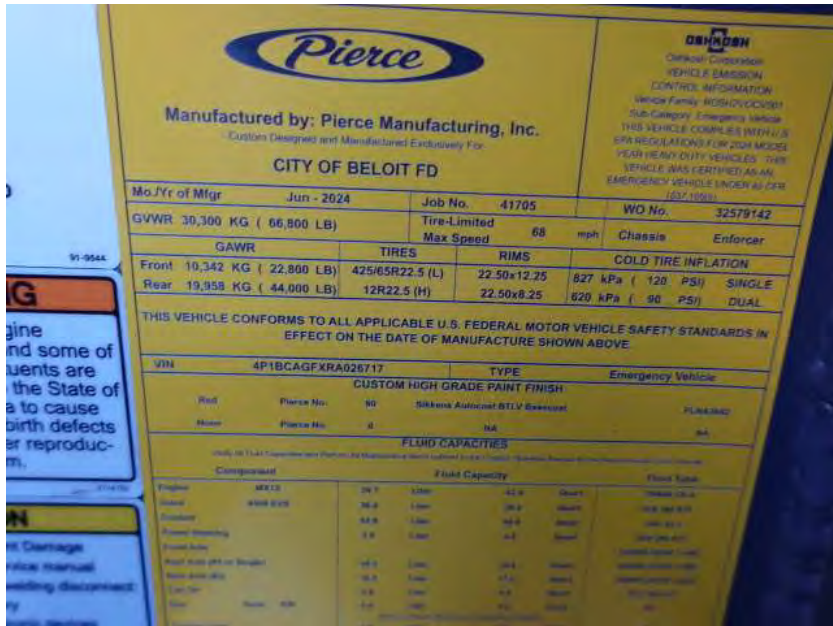

DSC00708

DSC00710