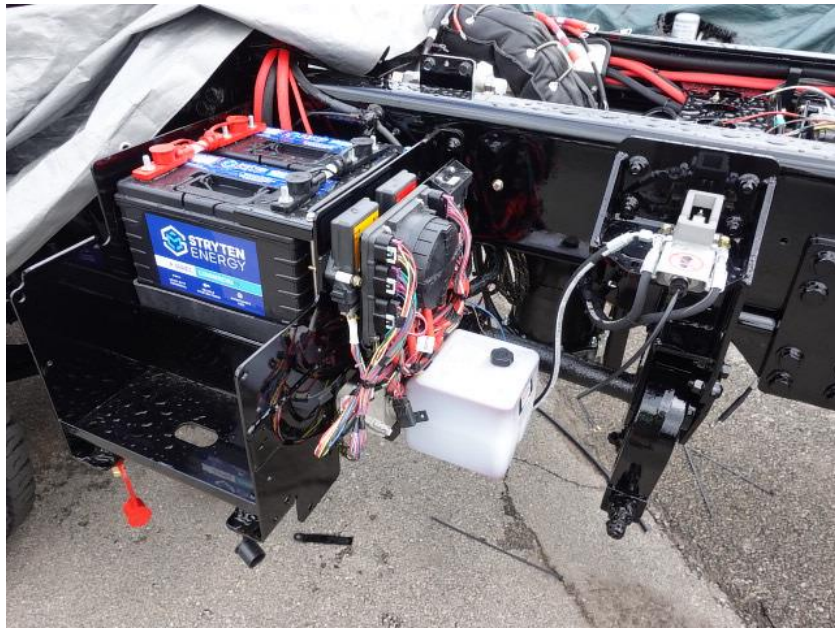

DSC00449

DSC00451