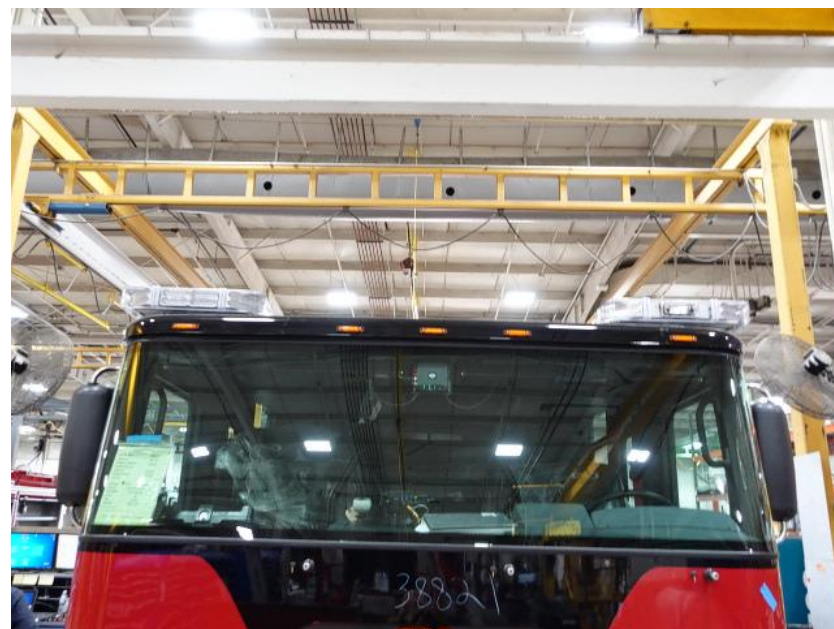

DSC03280

DSC03282