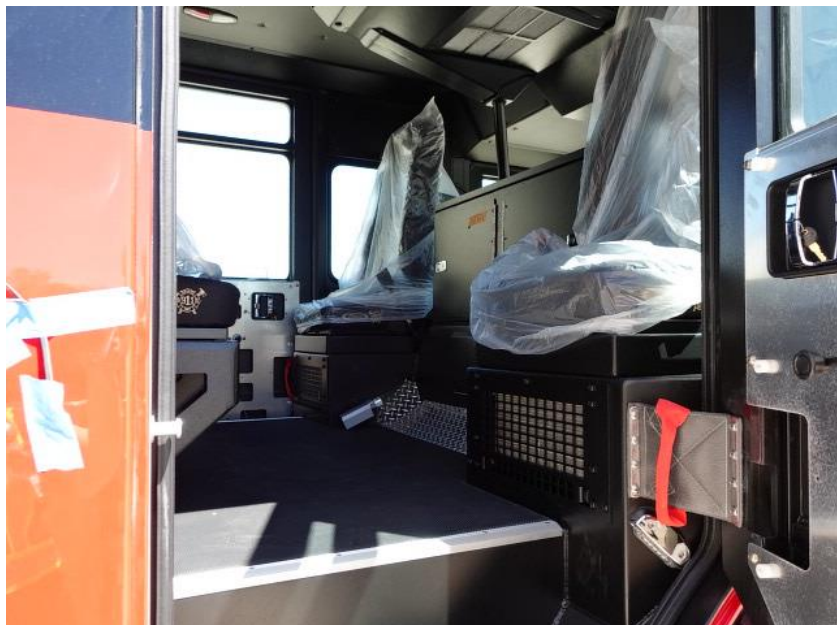

DSC03191

DSC03193