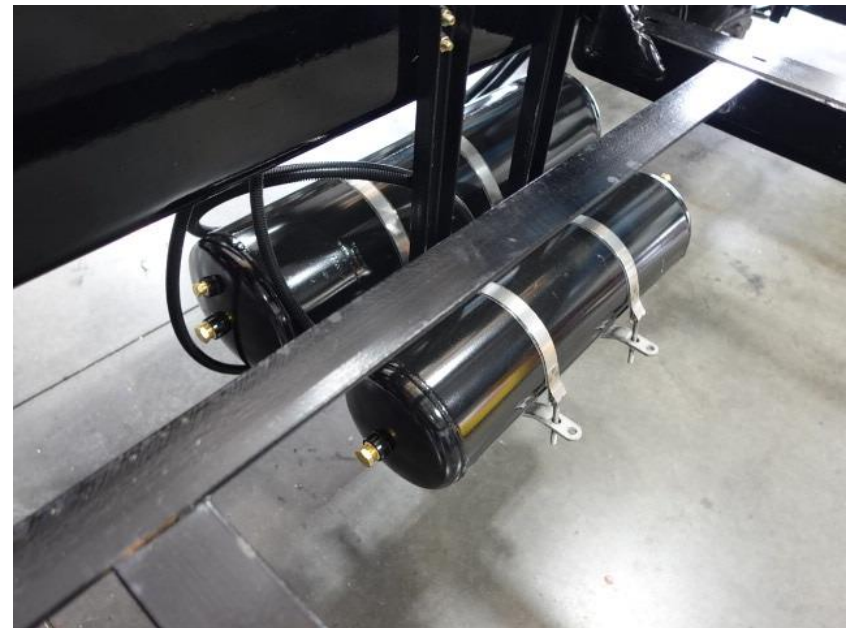

DSC00120

DSC00122