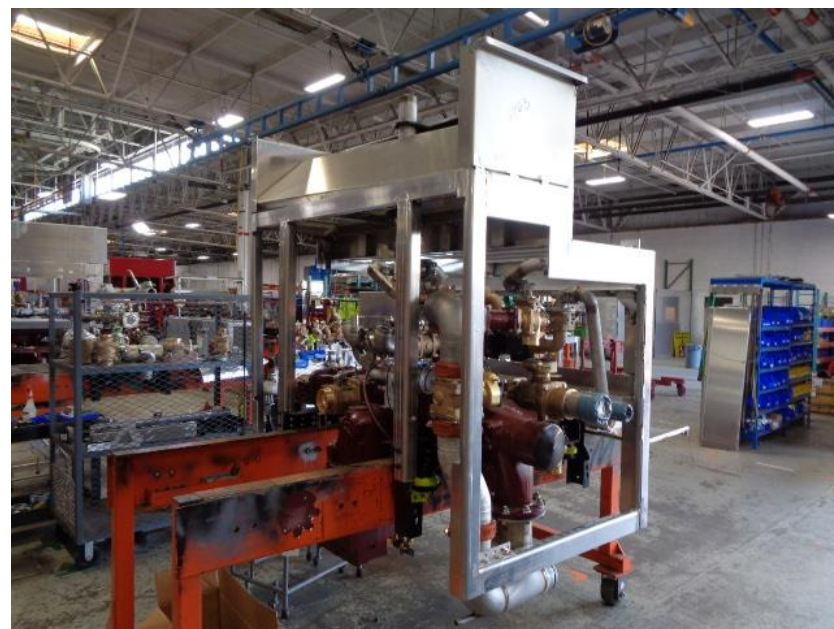

DSC00482

DSC00484