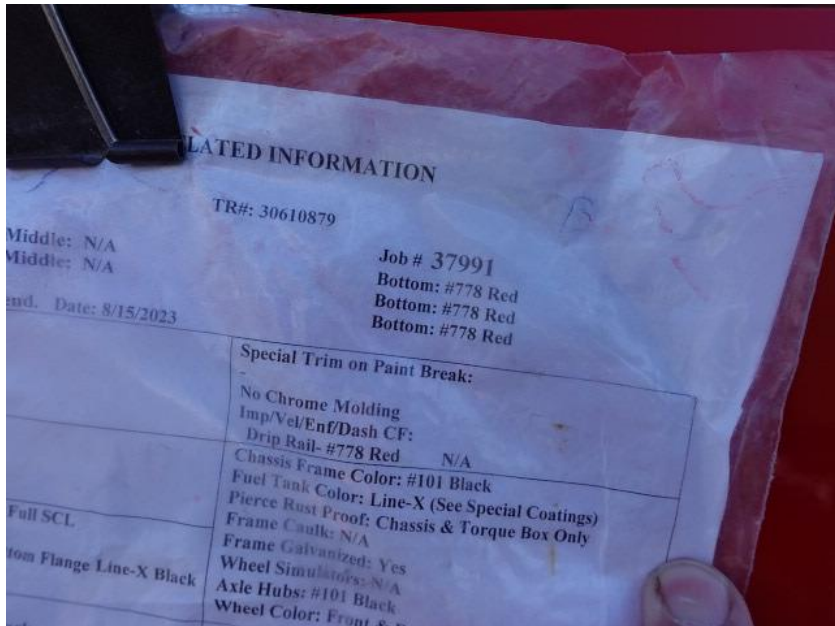

In-Production Photo Report for Lake Country Fire and Rescue, WI Job# 37991

Status as of November 10, 2023

In this report your cab completed paint and was staged while the forward and rear body modules remained staged. In the next report your cab may begin initial assembly, the forward body module may remain staged, and the rear body module may begin the paint process.

DSC01144

DSC01145

DSC01146

DSC00326

DSC00327

DSC00328

DSC00329

DSC00330