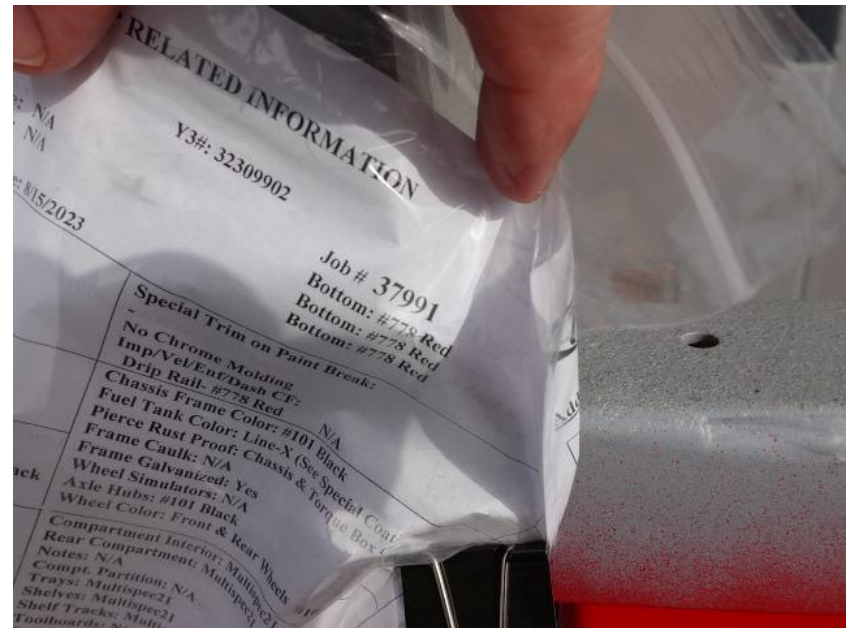

DSC00916

DSC00941