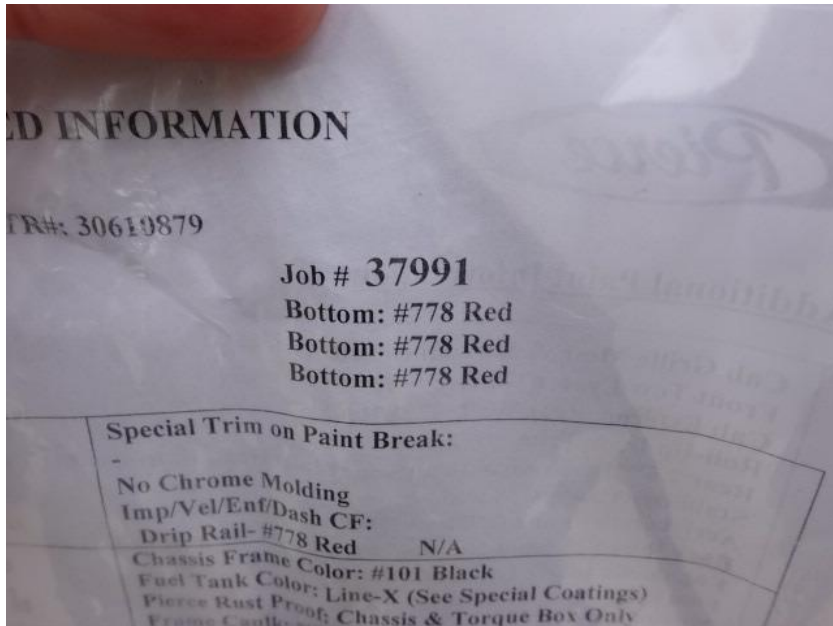

# In-Production Photo Report for Lake Country Fire and Rescue, WI Job# 37991

Status as of October 13, 2023

In this report your cab continued through paint while the forward body module completed fabrication and began the paint process. In the next report your cab and forward body module may continue the paint process.