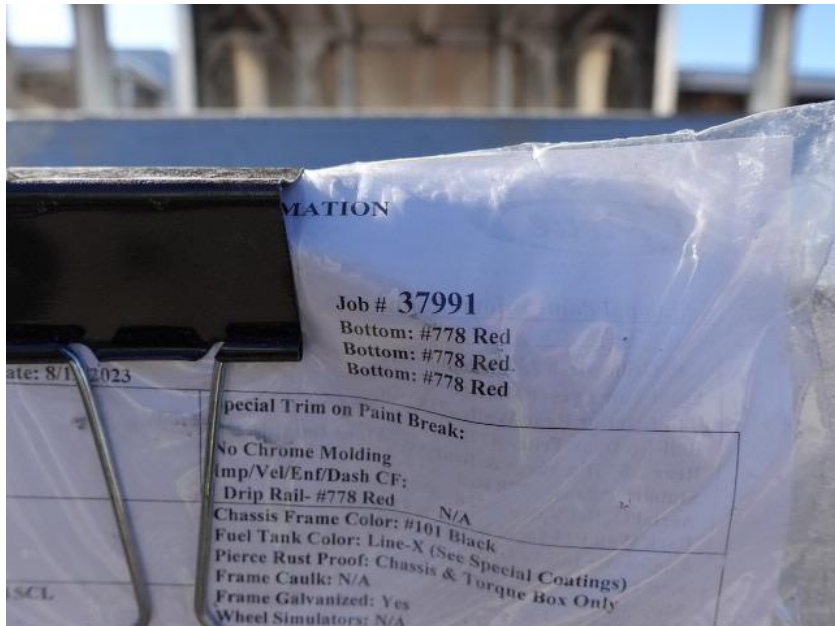

In-Production Photo Report for Lake Country Fire and Rescue, WI Job# 37991

Status as of October 06, 2023

In this report your cab completed fabrication and began the paint process while the forward body module began fabrication. In the next report your cab may continue through paint while the forward body module may complete the fabrication process.