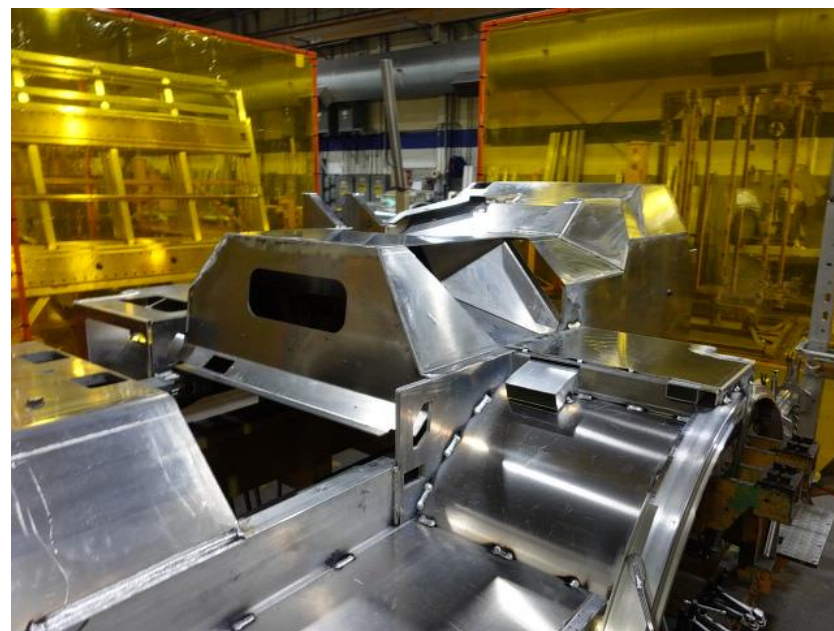

DSC00312

DSC00314