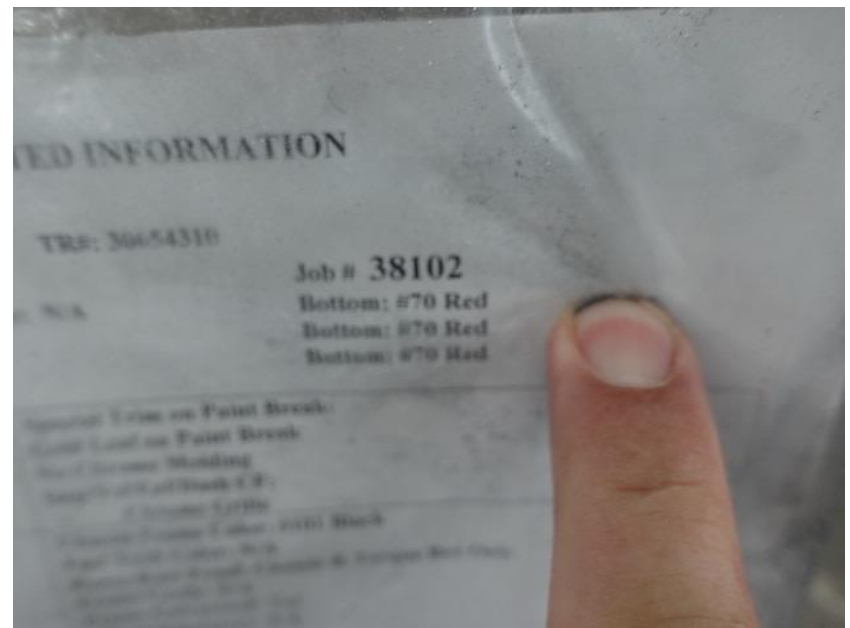

DSC00889

DSC00876