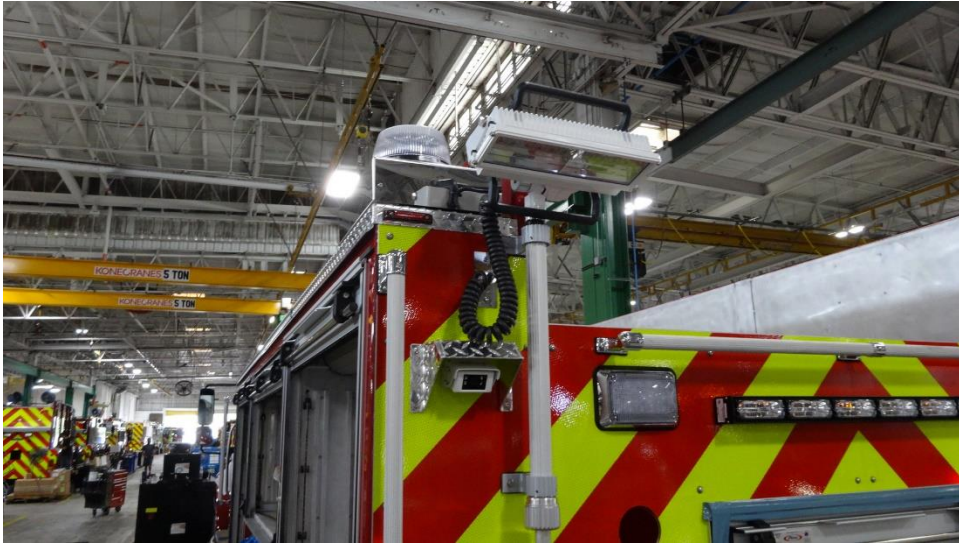

DSC00224

DSC00226