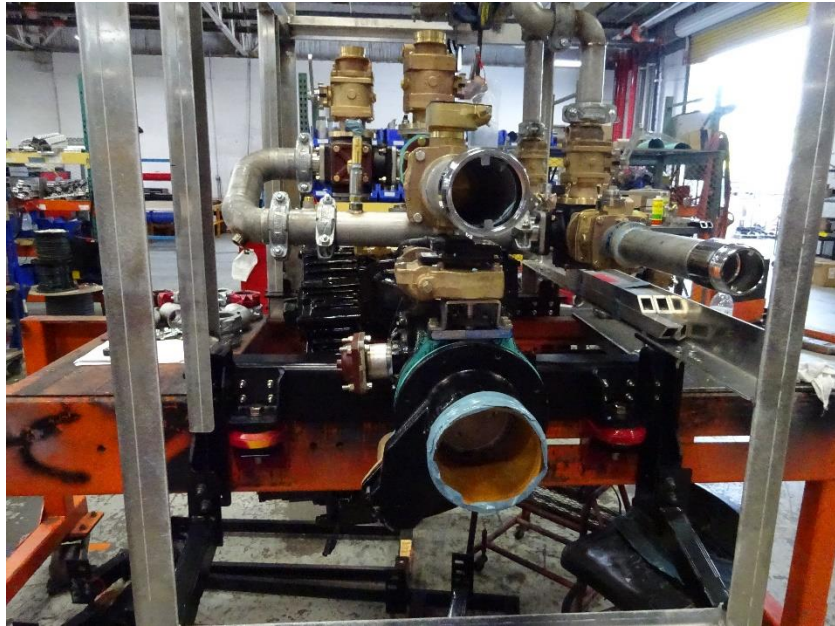

DSC00285

DSC00287