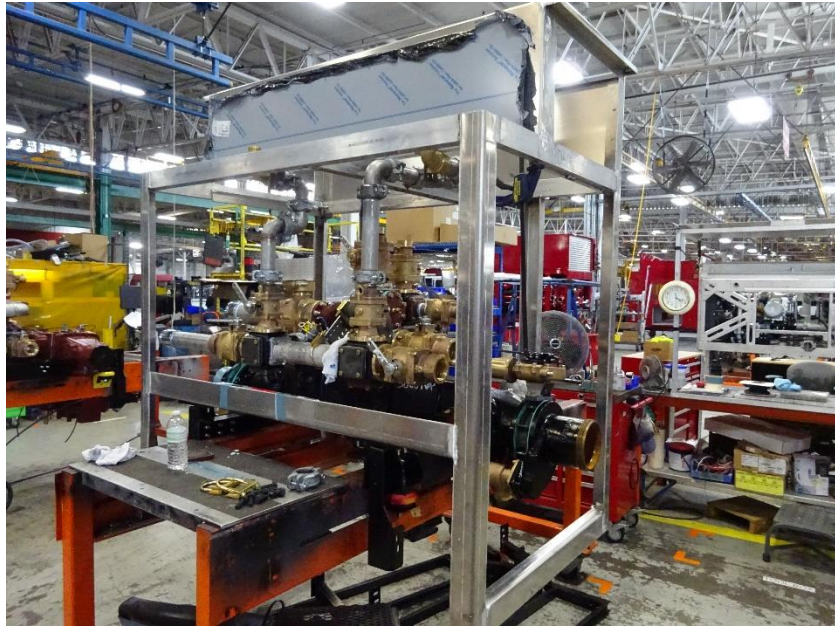

The background of the slide features a collage of fire-related images. On the left, a firefighter in a white helmet and jacket is visible. In the center, a firefighter in a dark helmet with the number '42' is smiling. On the right, a red fire truck with 'FIRE RESCUE' written on its side is shown. At the bottom right, there is a scene of firefighters in yellow gear extinguishing a fire with a large plume of white foam.

Photo Album for Manchester Fire and Rescue IA

Job # 38007

W/O # 30614715

June 17, 2023

Since the last report, the chassis was in staging (no photos) and the pump house structure was joined with the fire pump. Next week the chassis should be in staging and the pump house may begin the paint process.