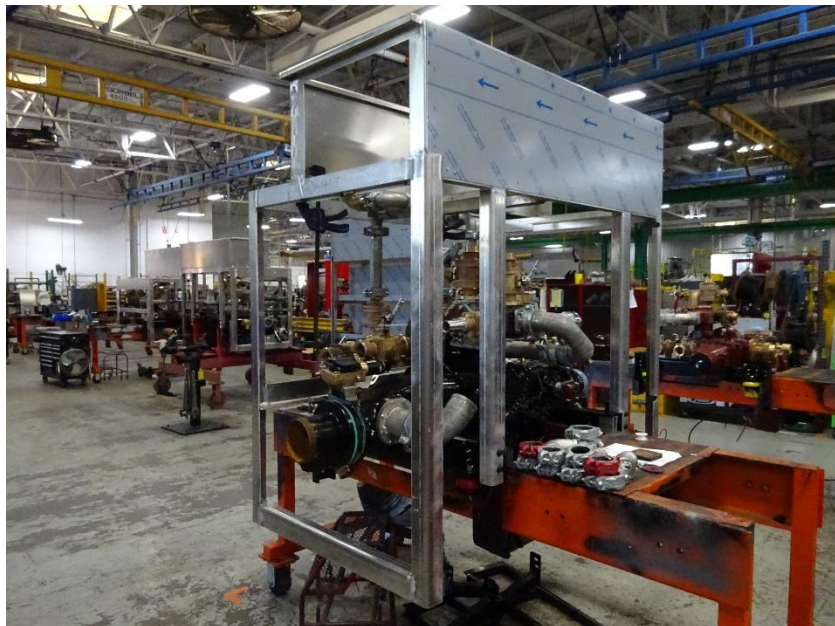

DSC00283

DSC00285