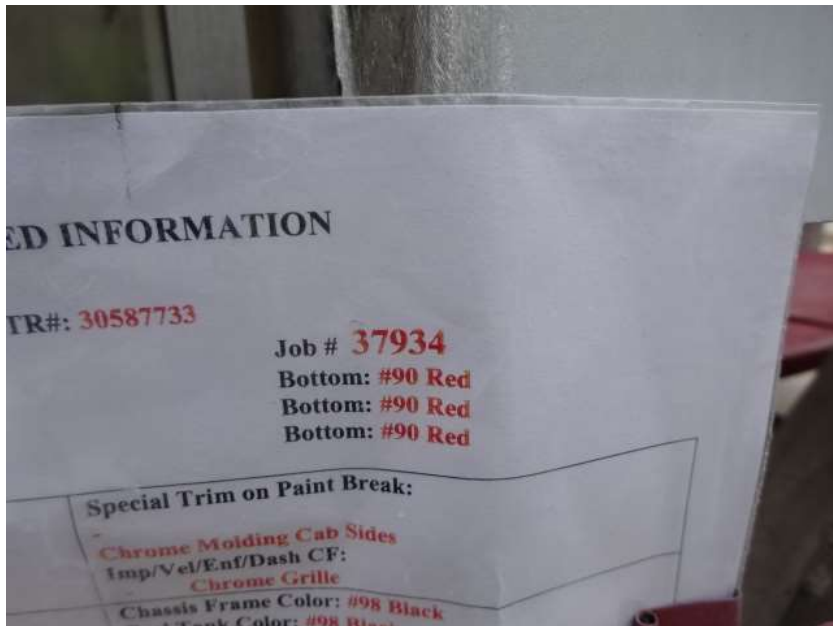

DSC01076

DSC04753